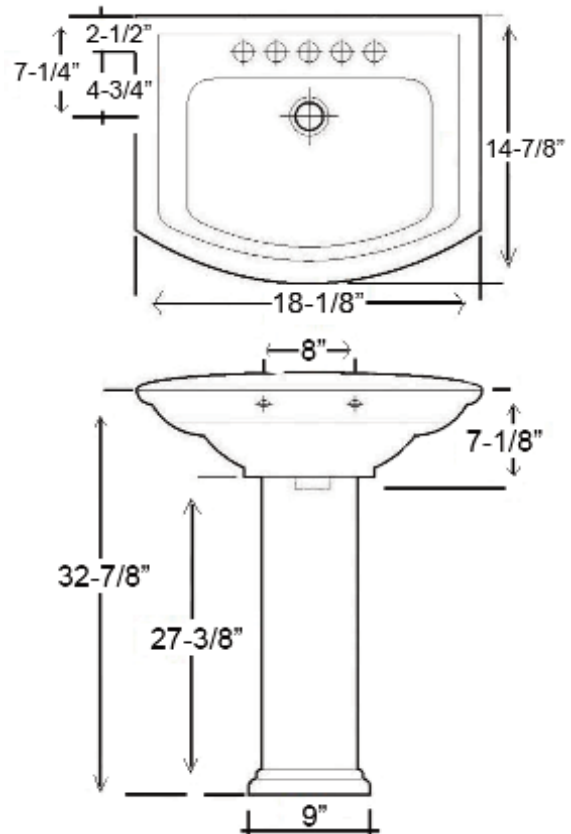

# WASHINGTON 460 PEDESTAL LAVATORY

Cat. No.  
3-38X

Faucet not included

W: 18 1/8"  
D: 14 7/8"  
H: 33 3/4"  
Flange: 1 5/8"

Column: 27-1/8"L x 9-1/4"W x 6-3/4"D

### Interior Dimensions:

**Basin Interior:** 13" x 8"  
**Basin Depth:** 6"  
**Mount bolts height:** 31"  
**Mount holes cc:** 8"  
**Spout hole:** 1 1/4"

### Features:

- ▶ Made of Vitreous China
- ▶ Available for Single Hole, 4" CC or 8" Widespread
- ▶ Can be Installed Using Toggle or Molly Bolts (not- included)

\*For ease of installation order one of the following:  
Hangers (pair) \$4.75  
Bracket (one) \$11.50

### Colors:

**WH** White

Meets or exceeds the following specifications: ASME A112.19.2 2008 and CSA B45.1-08 for ceramic plumbing fixtures.

Dimensions of fixture are nominal and may vary within the range of tolerances established by ASMEI Standard A112.19.2-2008. Dimensions and specifications subject to change without notice.