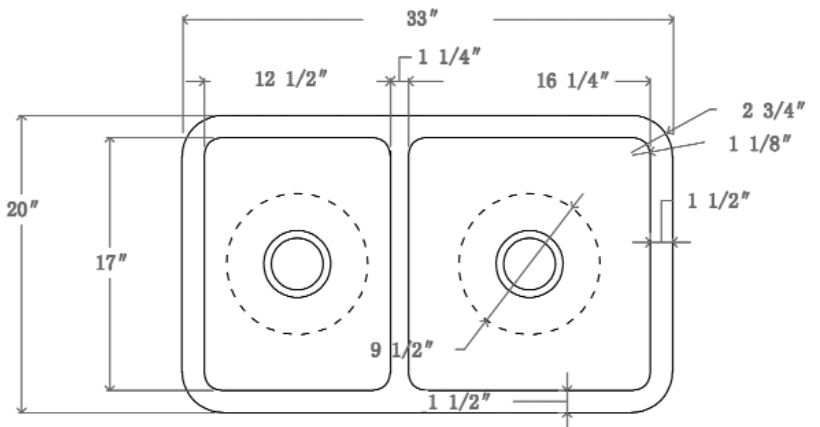

**33" AUBREY DOUBLE  
BOWL FARMER SINK**

Cat. No  
FSGDB4500

W: 33"  
D: 20"  
H: 10"

**\*Please do NOT cut hole without  
template or actual product.**

**Interior Dimensions:**

**Large**

Basin Interior: 16-1/4" W x 17" D  
Basin Depth: 7-3/4"

**Small**

Basin Interior: 12-1/2" W x 17" D  
Basin Depth: 7-3/4"

**Features:**

- ▶ Crafted from natural, hand-carved granite
- ▶ Easy to clean
- ▶ Each individual stone sink is unique and varies
- ▶ Standard 3-1/2" drain opening fits most drains and disposals
- ▶ We recommend sealing with StoneTech sealer before use
- ▶ Optional **UMPST** support sold separately
- ▶ Sink bowls can be reversed
- ▶ No faucet holes
- ▶ 60/40 offset
- ▶ Available in **Polished Black Granite only**
- ▶ Flange extension required

Dimensions of fixture are nominal and may vary slightly. Dimensions and specifications subject to change without notice.