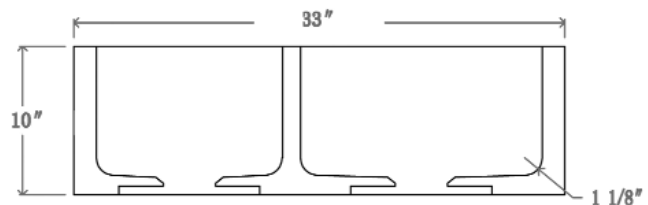

**33" AUBREY DOUBLE  
BOWL FARMER SINK**

Cat. No  
FSGDB4500

W: 33"  
D: 20"  
H: 10"

**\*Please do NOT cut hole without  
template or actual product.**

**Interior Dimensions:**

**Large**

Basin Interior: 16-1/4" W x 17" D  
Basin Depth: 7-3/4"

**Small**

Basin Interior: 12-1/2" W x 17" D  
Basin Depth: 7-3/4"

**Features:**

- ▶ Crafted from natural, hand-carved granite
- ▶ Easy to clean
- ▶ Each individual stone sink is unique and varies
- ▶ Standard 3-1/2" drain opening fits most drains and disposals
- ▶ We recommend sealing with StoneTech sealer before use
- ▶ Optional **UMPST** support sold separately
- ▶ Sink bowls can be reversed
- ▶ No faucet holes
- ▶ 60/40 offset
- ▶ Available in **Polished Black Granite only**
- ▶ Flange extension required

Dimensions of fixture are nominal and may vary slightly. Dimensions and specifications subject to change without notice.