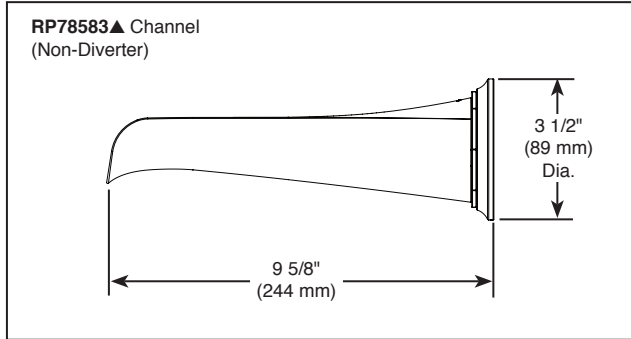

Submitted Model No.: _____

Specific Features: _____

▲ Designate proper finish suffix

BRIZO®

NON-DIVERTER TUB SPOUT

■ Rook® Bath Collection

STANDARD SPECIFICATIONS:

- Non-diverter channel tub spout
- Solid brass construction
- Thread onto 1/2" NPT