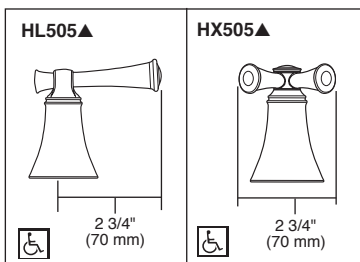

65305LF-LHP▲
65305LF-LHP▲-ECO

Submitted Model No.: _____

Specific Features: _____

▲ Designate Proper Finish Suffix

BRIZO®

WIDESPREAD BATHROOM FAUCETS

- Baliza® Bath Collection
- Two Handle Widespread Deck Mount

STANDARD SPECIFICATIONS:

- Max flow rate 1.5 gpm @ 60 psi, 5.7 L/min @ 414 kPa
- Max flow rate (ECO models only) 1.2 gpm @ 60 psi, 4.5 L/min @ 414 kPa
- Three hole mount
- LHP - Less Handle Program. See handle options below.
- Control mechanism shall be of the rotating ceramic cylinder type with 90° (1/4 turn) rotation
- Metal drain with pop-up type fitting with plated flange and stopper
- Accommodates up to 3" deck thickness