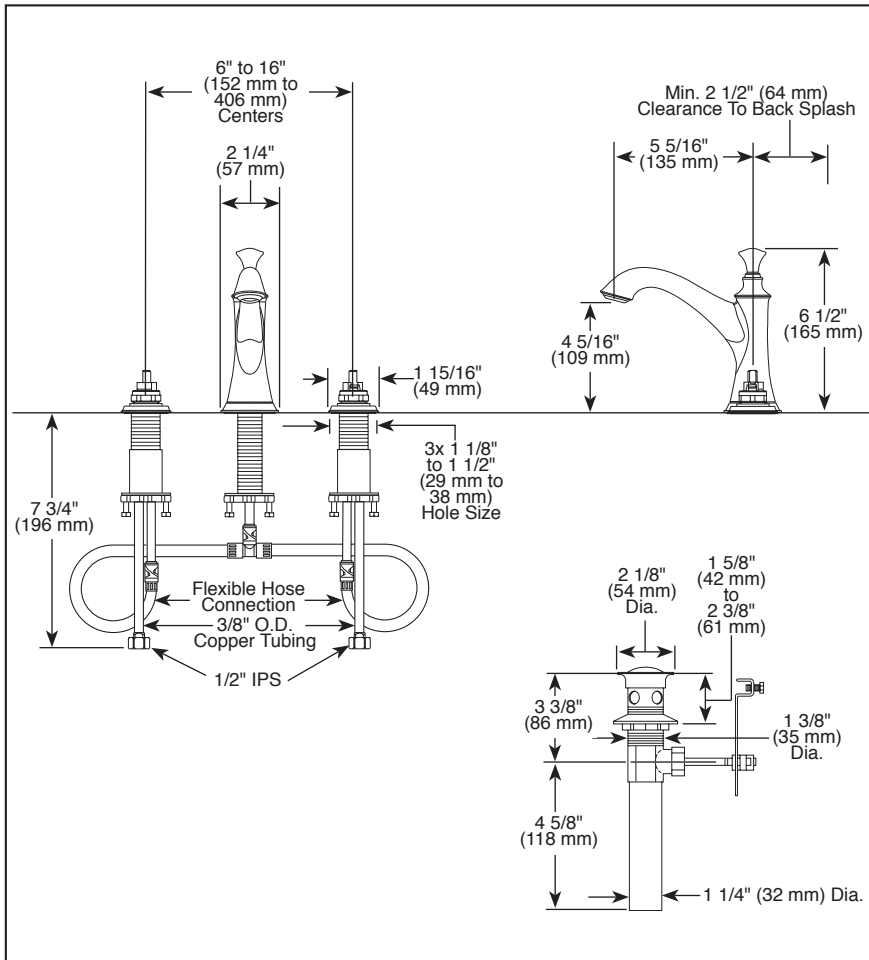

65305LF-LHP▲
65305LF-LHP▲-ECO

Submitted Model No.: _____

Specific Features: _____

▲ Designate Proper Finish Suffix

BRIZO®

WIDESPREAD BATHROOM FAUCETS

- Baliza® Bath Collection
- Two Handle Widespread Deck Mount

STANDARD SPECIFICATIONS:

- Max flow rate 1.5 gpm @ 60 psi, 5.7 L/min @ 414 kPa
- Max flow rate (ECO models only) 1.2 gpm @ 60 psi, 4.5 L/min @ 414 kPa
- Three hole mount
- LHP - Less Handle Program. See handle options below.
- Control mechanism shall be of the rotating ceramic cylinder type with 90° (1/4 turn) rotation
- Metal drain with pop-up type fitting with plated flange and stopper
- Accommodates up to 3" deck thickness