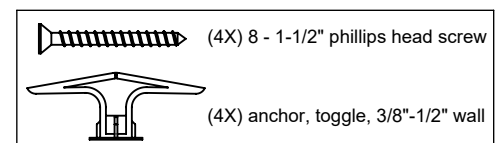

**Features**

- Available in 28 finishes including 13 PVD finishes
- All brass construction
- All mounting hardware included

77-9  
77-18  
77-24  
77-30

77-9 shown

**Codes/Standards**

Product meets or exceeds the following:

- None applicable

SKU	A	B	C
77-9	10-15/16" [278]	9" [228]	8-1/4" [210]
77-18	20" [508]	18-1/16" [458]	17-5/16" [440]
77-24	26" [660]	24" [610]	23-5/16" [592]
77-30	31-15/16" [812]	30" [762]	29-5/16" [744]

Dimensions are inches, rounded to 1/16"  
[Dimensions in brackets are mm, rounded to 1mm]

Specifications subject to change without notice