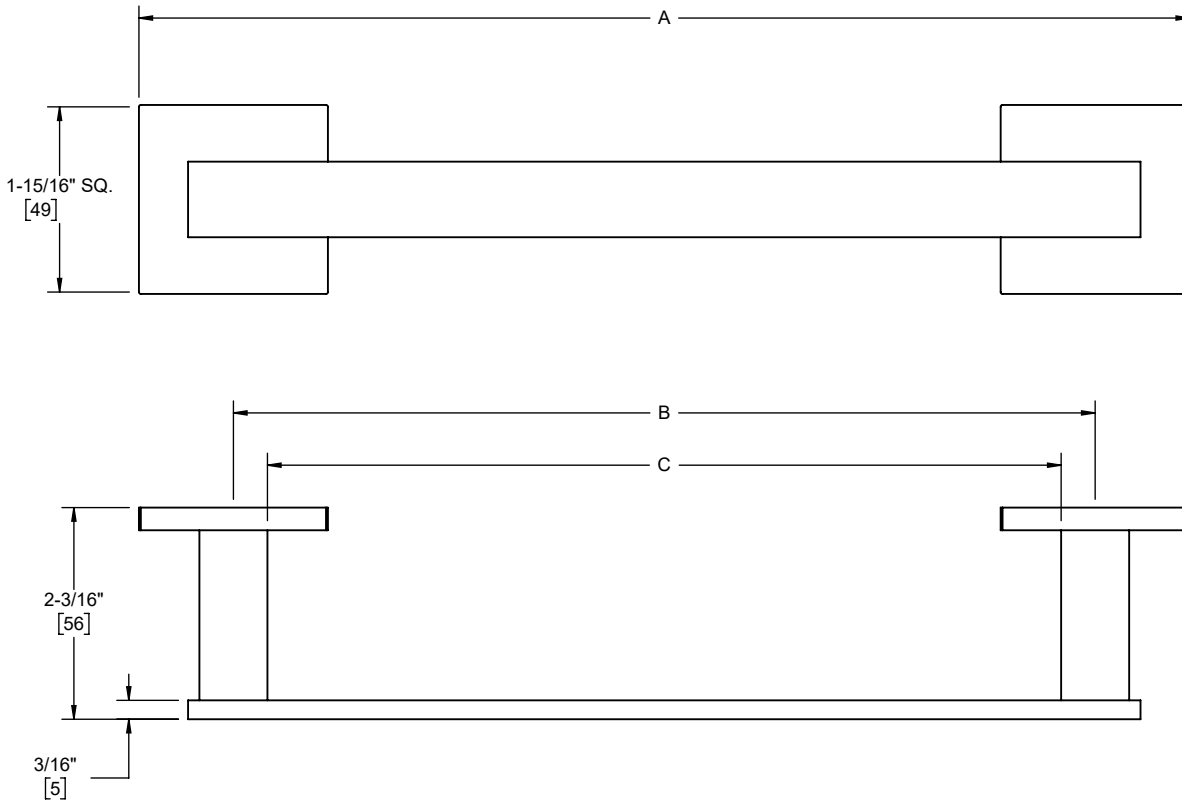

**Features**

- Available in 28 finishes including 13 PVD finishes
- All brass construction
- All mounting hardware included

77-9  
77-18  
77-24  
77-30

77-9 shown

**Codes/Standards**

Product meets or exceeds the following:

- None applicable

SKU	A	B	C
77-9	10-15/16" [278]	9" [228]	8-1/4" [210]
77-18	20" [508]	18-1/16" [458]	17-5/16" [440]
77-24	26" [660]	24" [610]	23-5/16" [592]
77-30	31-15/16" [812]	30" [762]	29-5/16" [744]

Dimensions are inches, rounded to 1/16"  
[Dimensions in brackets are mm, rounded to 1mm]

Specifications subject to change without notice