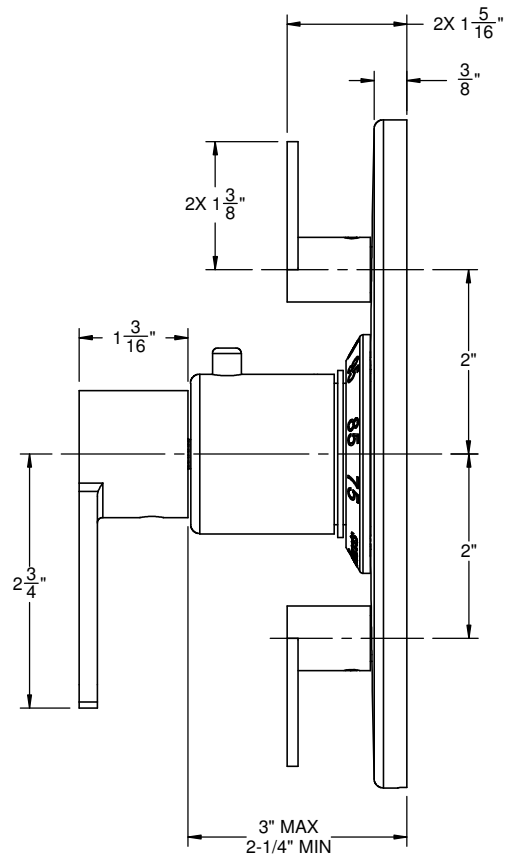

California Faucets®

Arpeggio™

STYLETHERM TRIM ONLY W/ DUAL VOLUME CONTROL

Features

- All brass construction
- 100° F safety stop button with manual override
- Dual integral volume control
- 7-1/4" round faceplate
- Less head, arm, flange and spout
- Engraved brass temperature ring
- Over 30 finishes including 15 PVD finishes

Codes/Standards Applicable

Product meets or exceeds the following:

- ASME A112.18.1/CSA B125.1
- ASSE 1016
- ADA compliant

TO-TH2L-E4

ALL DIMENSIONS SHOWN TO NEAREST 1/16"