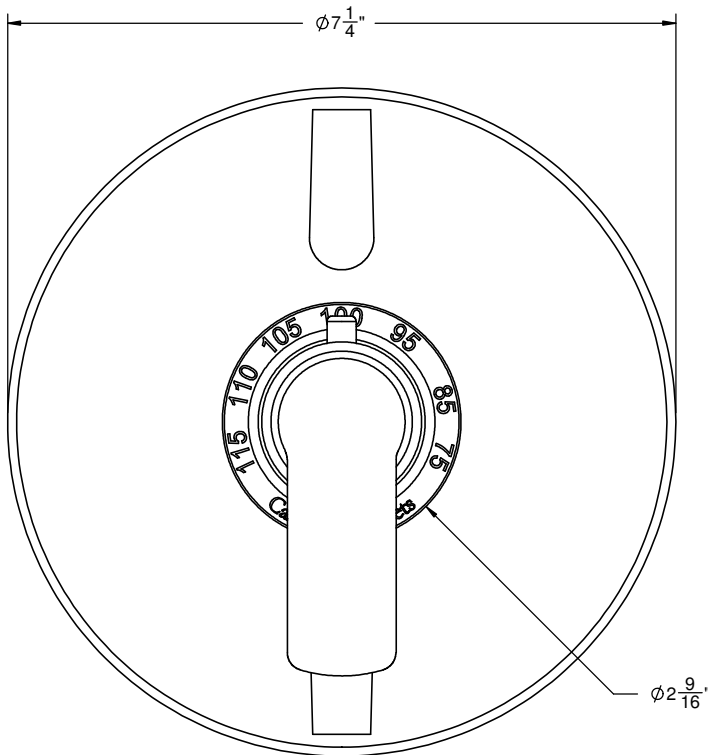

California Faucets®

Arpeggio™

STYLETHERM TRIM ONLY W/ DUAL VOLUME CONTROL

Features

- All brass construction
- 100° F safety stop button with manual override
- Dual integral volume control
- 7-1/4" round faceplate
- Less head, arm, flange and spout
- Engraved brass temperature ring
- Over 30 finishes including 15 PVD finishes

Codes/Standards Applicable

Product meets or exceeds the following:

- ASME A112.18.1/CSA B125.1
- ASSE 1016
- ADA compliant

TO-TH2L-E4

ALL DIMENSIONS SHOWN TO NEAREST 1/16"