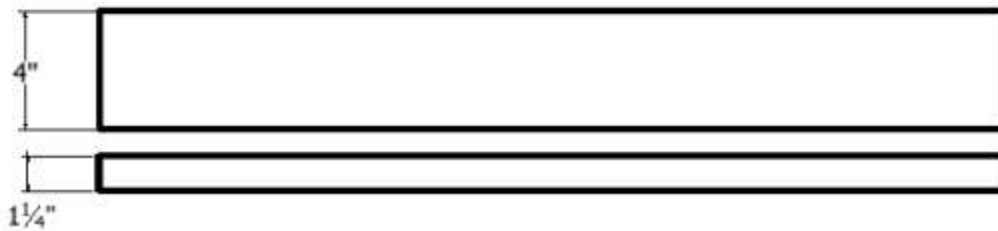

Available Colors:  
SOLID WHITE  
WHITE CARRARA

Faucet:  
SINGLE FAUCET HOLE  
8" WIDESPREAD

Backsplash:  
3/4" THICKNESS

TOP

FRONT

QS3122 SPECIFICATION