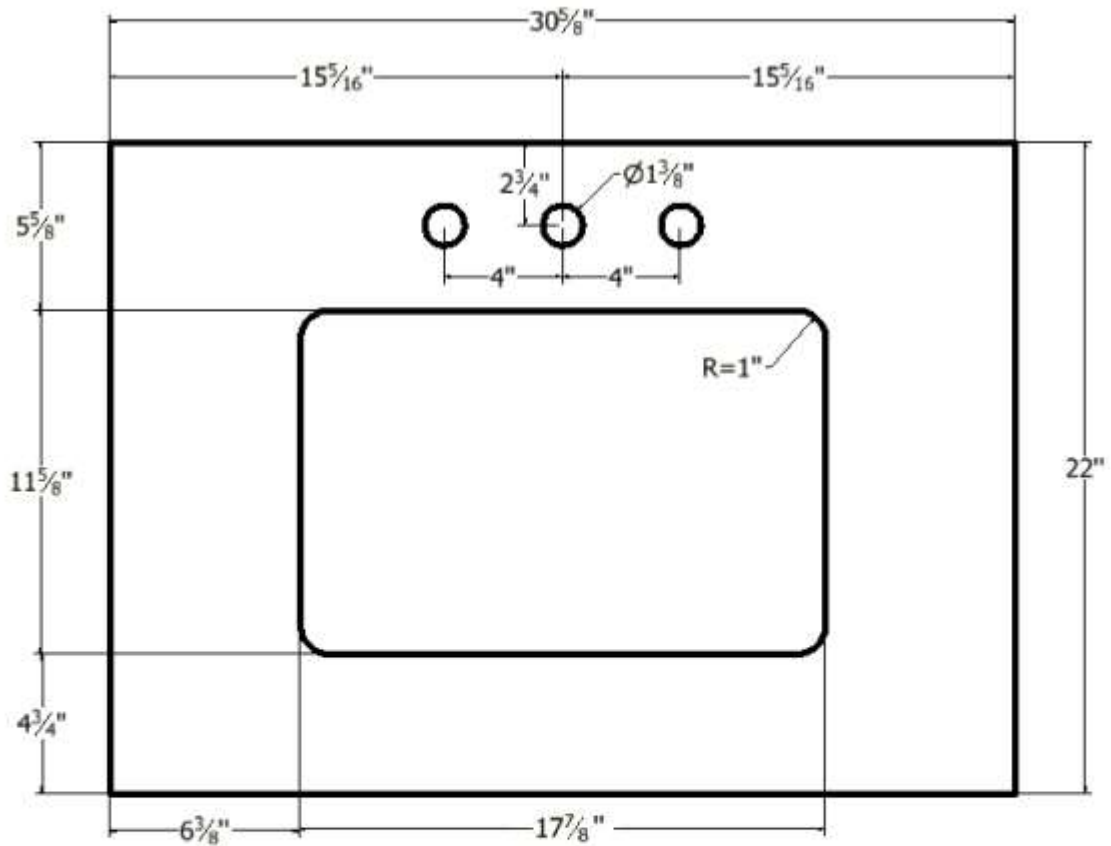

Available Colors:  
SOLID WHITE  
WHITE CARRARA

Faucet:  
SINGLE FAUCET HOLE  
8" WIDESPREAD

Backsplash:  
3/4" THICKNESS

TOP

FRONT

QS3122 SPECIFICATION