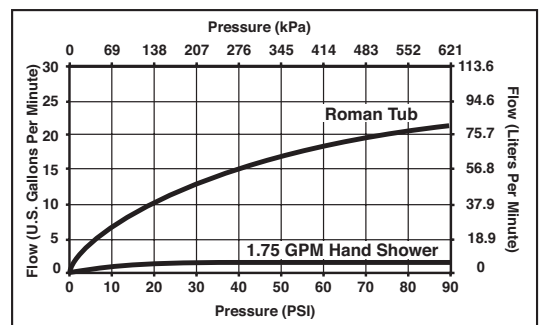

see what Delta can do™

ROMAN TUB/WHIRLPOOL FAUCET TRIM

- Ara™ Bath Collection
- Three Hole Installation (T2767 Series)
- Four Hole Installation (T4767 Series)
- Rough-In Kit Must Also be Ordered to Complete Installation (R4707 for four hole and R2707 for three hole)

STANDARD SPECIFICATIONS:

- Trim Only for two handle Roman Tub faucet for concealed mounting
- Temperature and volume controlled with handles
- Red/blue button covers on handle for hot/cold identification
- Rough-In kit must also be ordered to complete installation (R4707 for four hole and R2707 for three hole). There are separate specification sheets on each rough-in kit if more details are required.
- Handshower includes double check valves for backflow prevention (T4767).
- H₂Okinetic® Handshower water efficient flowrate of 1.75 gpm @ 80 psi, 6.6 L/min @ 550 kPa

WARRANTY

- Lifetime limited warranty on parts (other than electronic parts and batteries) and finishes: or, for commercial users, for 5 years from date of purchase.
- 5 year limited warranty on electronic parts (other than batteries); or, for commercial users, for 1 year from the date of purchase. No warranty is provided on batteries.

COMPLETE VALVE COMPLIES WITH:

- ASME A112.18.1 / CSA B125.1 ♦
- ♿ Indicates compliance to ICC/ANSI A117.1 - Valve control only
- EPA WaterSense® - Applies to handshower only - 59567*

Submitted Model No.: _____
Specific Features: _____