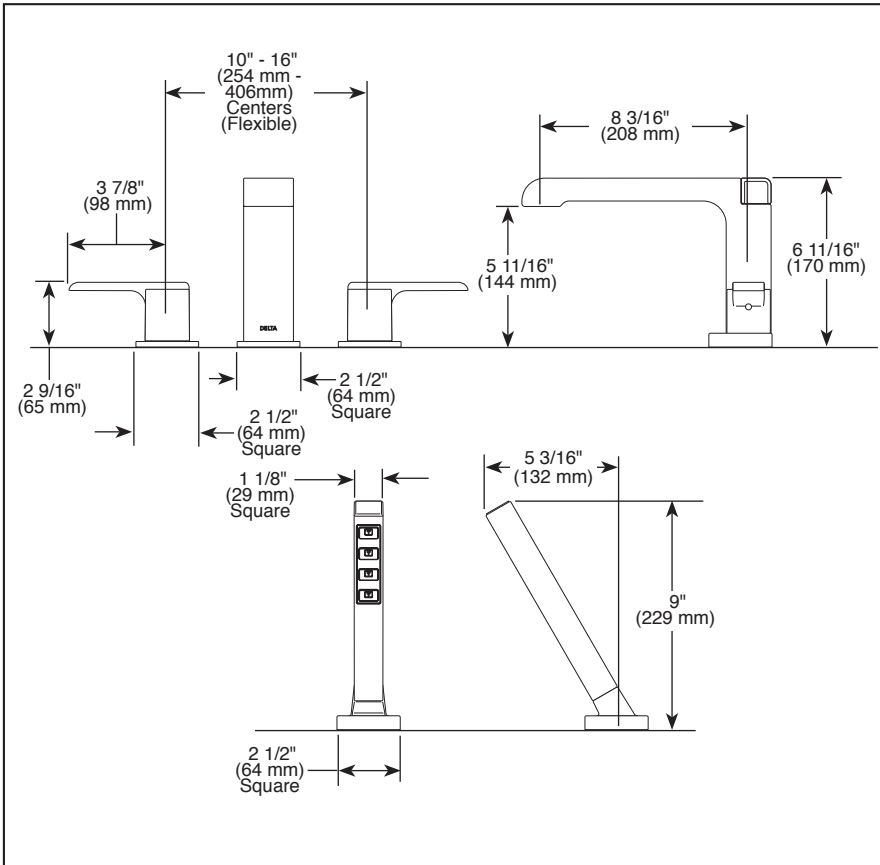

## STANDARD SPECIFICATIONS:

- Trim Only for two handle Roman Tub faucet for concealed mounting
- Temperature and volume controlled with handles
- Red/blue button covers on handle for hot/cold identification
- Rough-In kit must also be ordered to complete installation (R4707 for four hole and R2707 for three hole). There are separate specification sheets on each rough-in kit if more details are required.
- Handshower includes double check valves for backflow prevention (T4767).
- H<sub>2</sub>Okinetic® Handshower water efficient flowrate of 1.75 gpm @ 80 psi, 6.6 L/min @ 550 kPa

## COMPLETE VALVE COMPLIES WITH:

- ASME A112.18.1 / CSA B125.1 ♦
- ♿ Indicates compliance to ICC/ANSI A117.1 - Valve control only
- EPA WaterSense® - Applies to handshower only - 59567\*

Submitted Model No.: \_\_\_\_\_  
 Specific Features: \_\_\_\_\_

▲ Designate Proper Finish Suffix

- ◆ Your Delta Faucet hand shower incorporates a backflow protection system that has been tested to be in compliance with ASME A112.18.3, CSA B125.1 and ASME A112.18.1. It incorporates two certified check valves in series, which operate independently and are integral, non-serviceable parts of the wand assembly.