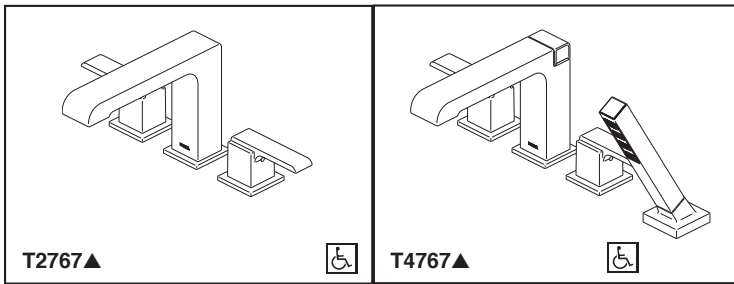

see what Delta can do™

ROMAN TUB/WHIRLPOOL FAUCET TRIM

- Ara™ Bath Collection
- Three Hole Installation (T2767 Series)
- Four Hole Installation (T4767 Series)
- Rough-In Kit Must Also be Ordered to Complete Installation (R4707 for four hole and R2707 for three hole)

STANDARD SPECIFICATIONS:

- Trim Only for two handle Roman Tub faucet for concealed mounting
- Temperature and volume controlled with handles
- Red/blue button covers on handle for hot/cold identification
- Rough-In kit must also be ordered to complete installation (R4707 for four hole and R2707 for three hole). There are separate specification sheets on each rough-in kit if more details are required.
- Handshower includes double check valves for backflow prevention (T4767).
- H₂Okinetic® Handshower water efficient flowrate of 1.75 gpm @ 80 psi, 6.6 L/min @ 550 kPa

WARRANTY

- Lifetime limited warranty on parts (other than electronic parts and batteries) and finishes: or, for commercial users, for 5 years from date of purchase.
- 5 year limited warranty on electronic parts (other than batteries); or, for commercial users, for 1 year from the date of purchase. No warranty is provided on batteries.

COMPLETE VALVE COMPLIES WITH:

- ASME A112.18.1 / CSA B125.1 ♦
- ♿ Indicates compliance to ICC/ANSI A117.1 - Valve control only
- EPA WaterSense® - Applies to handshower only - 59567*

Submitted Model No.: _____
Specific Features: _____