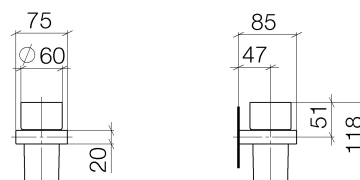

### Product specifications

- crystal glass
- width 75mm
- height 118 mm
- 85 mm projection

**Exploded assembly drawing**

**Order quantity**

| <b>No.</b> | <b>Article number</b> | <b>Name</b> | <b>Installation quantity</b> |
|------------|-----------------------|-------------|------------------------------|
| 1          | 08900000884           | glass       | 1                            |
| 2          | 08281050091           | ring        | 1                            |
| 3          | 09311114890           | pin         | 1                            |
| 4          | 0517208010090         | accessories | 2                            |
| 5          | 08172072690           | holder      | 2                            |