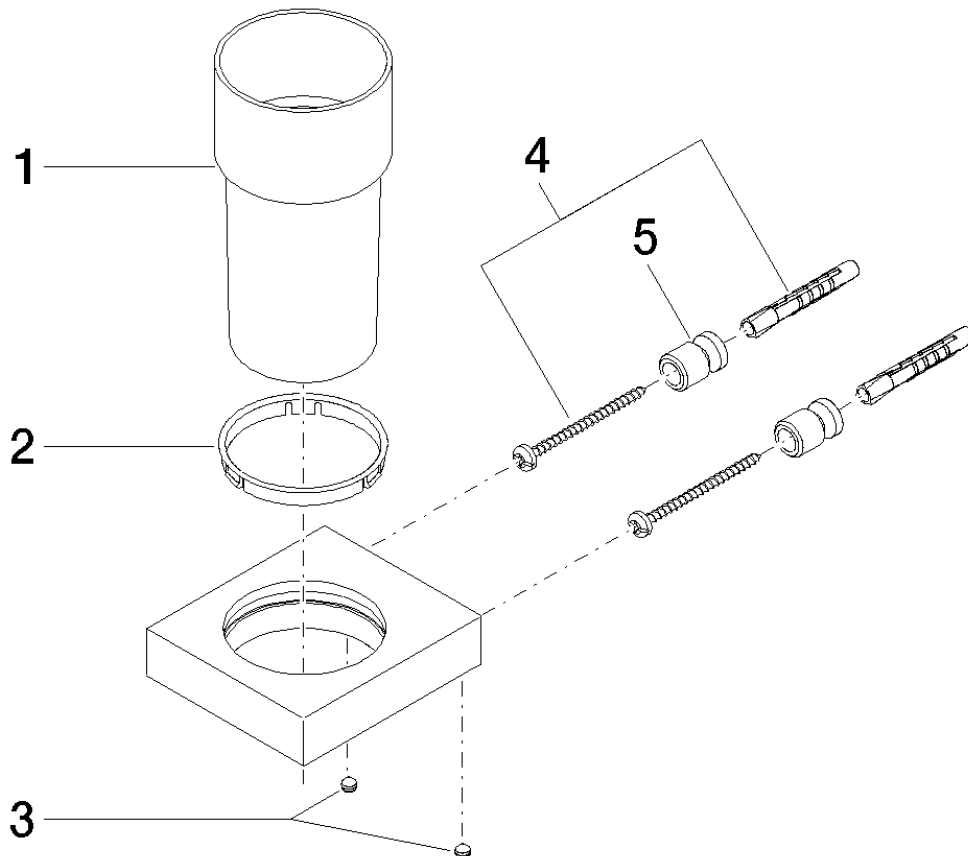

### Product specifications

- crystal glass
- width 75mm
- height 118 mm
- 85 mm projection

**Exploded assembly drawing**

**Order quantity**

| <b>No.</b> | <b>Article number</b> | <b>Name</b> | <b>Installation quantity</b> |
|------------|-----------------------|-------------|------------------------------|
| 1          | 08900000884           | glass       | 1                            |
| 2          | 08281050091           | ring        | 1                            |
| 3          | 09311114890           | pin         | 1                            |
| 4          | 0517208010090         | accessories | 2                            |
| 5          | 08172072690           | holder      | 2                            |