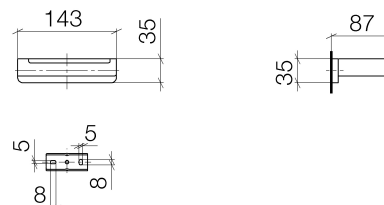

Product specifications

- Width 5-1/2"
- Height 1-3/8"
- 3-3/8" Projection

Surfaces

- chrome 83500710-00
- matt platinum 83500710-06

Exploded assembly drawing

Order quantity

No.	Article number	Name	Installation quantity
1	0517207180090	fixing set	1
2	9030300590090	screw	1
3	081771505ff	holder	1
4	0431111120090	pin	1
5	081771555ff	holder	1