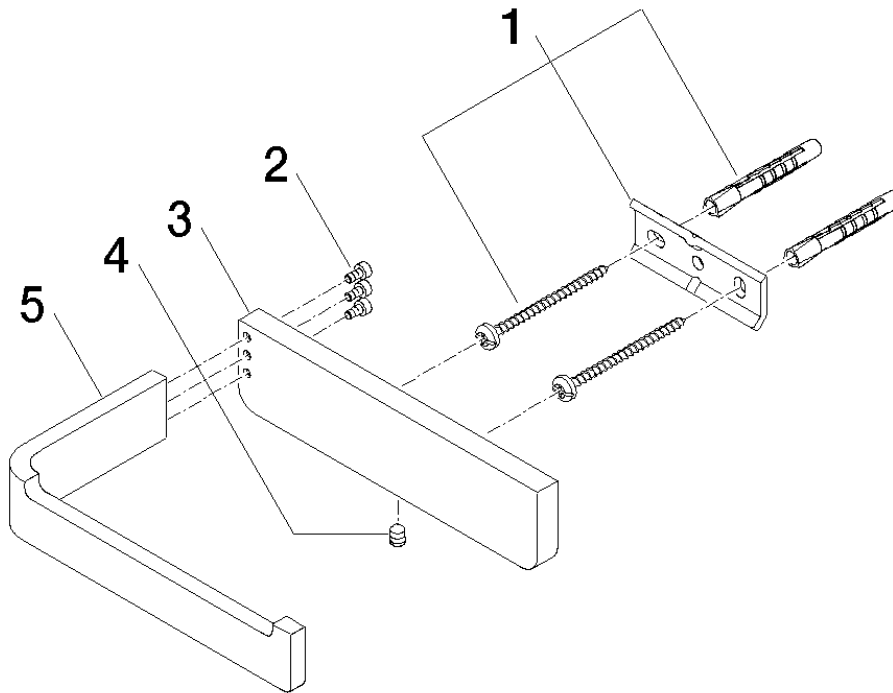

Product specifications

- Width 5-1/2"
- Height 1-3/8"
- 3-3/8" Projection

Surfaces

- chrome 83500710-00
- matt platinum 83500710-06

Exploded assembly drawing

Order quantity

No.	Article number	Name	Installation quantity
1	0517207180090	fixing set	1
2	9030300590090	screw	1
3	081771505ff	holder	1
4	0431111120090	pin	1
5	081771555ff	holder	1