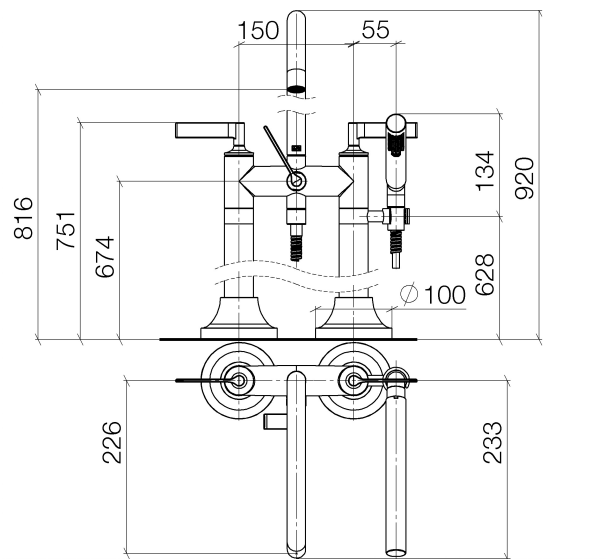

Bathtub - VAIA

Two-hole tub mixer for freestanding installation with hand shower set - polished chrome

Article number: 25 943 819-00

- 8-3/4" Projection
- Swiveling spout 360°
- Hand shower: Standard spray
- Spout: Round aerated stream
- Hand shower with descaling system
- Tub / shower diverter
- Total height 36-1/4"
- Riser height 24-3/4"
- Height to aerator/spout outlet 32-1/8"
- Flanges Ø 3-7/8"
- Center to center 5-7/8"
- Metal shower hose 49-1/4" with anti-twist device
- Hand shower to be mounted on right pillar
- Water flow rate limited to max. 6.5 gpm
- Hand shower water flow rate limited to max. 1.8 gpm
- Fittings group in compliance with DIN 4109: 1
- Internal backflow preventer.
- (ADA)
- NOTE: Local building codes may require the use of an anti-scald device. Please refer to remote pressure balance valve (35 910 970 90)

polished chrome

Accessory is required for this item.

Bathtub - VAIA

Two-hole tub mixer for freestanding installation with hand shower set - polished chrome

Article number: 25 943 819-00

Dimensional drawing

All dimensions in mm / inch = mm x 0,0394

Flow rate chart

Bathtub - VAIA

Two-hole tub mixer for freestanding installation with hand shower set - polished chrome

Article number: 25 943 819-00

Other surface finishes