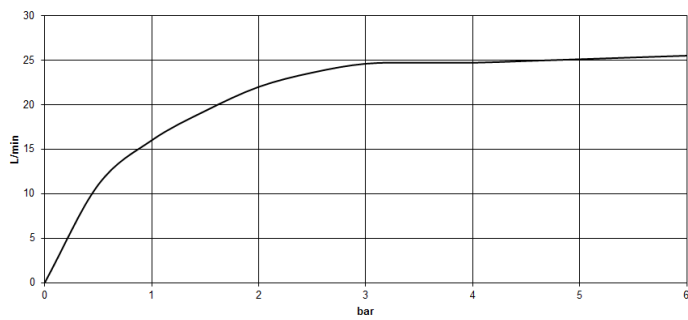

Bathtub - VAIA

Two-hole tub mixer for freestanding installation with hand shower set - polished chrome

Article number: 25 943 819-00

- 8-3/4" Projection
- Swiveling spout 360°
- Hand shower: Standard spray
- Spout: Round aerated stream
- Hand shower with descaling system
- Tub / shower diverter
- Total height 36-1/4"
- Riser height 24-3/4"
- Height to aerator/spout outlet 32-1/8"
- Flanges Ø 3-7/8"
- Center to center 5-7/8"
- Metal shower hose 49-1/4" with anti-twist device
- Hand shower to be mounted on right pillar
- Water flow rate limited to max. 6.5 gpm
- Hand shower water flow rate limited to max. 1.8 gpm
- Fittings group in compliance with DIN 4109: 1
- Internal backflow preventer.
- (ADA)
- NOTE: Local building codes may require the use of an anti-scald device. Please refer to remote pressure balance valve (35 910 970 90)

All dimensions in mm / inch = mm x 0,0394

Flow rate chart

Bathtub - VAIA

Two-hole tub mixer for freestanding installation with hand shower set - polished chrome

Article number: 25 943 819-00

Other surface finishes