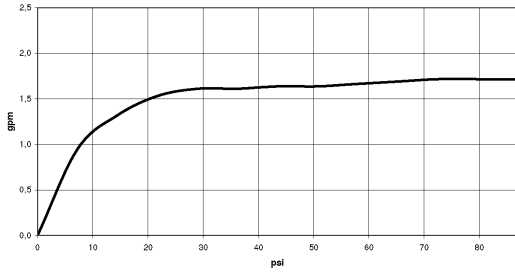

## Dimensional drawing

All dimensions in mm / inch = mm x 0,0394

Shower - CL.1  
Rain shower wall-mounted - polished chrome  
Article number: 28 765 980-00 0010

### Flow rate chart