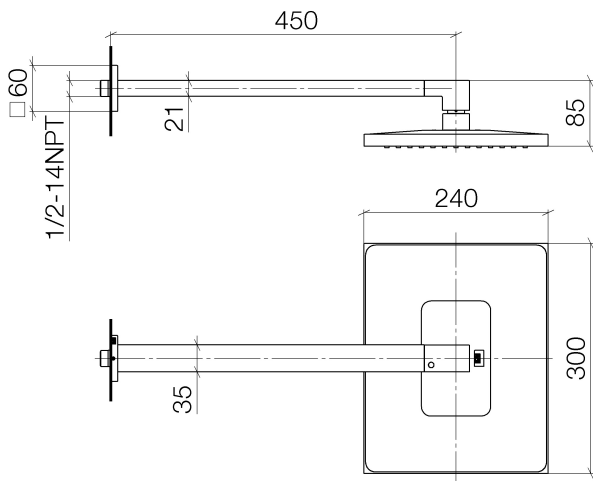

## Shower - CL.1

Rain shower wall-mounted - polished chrome

Article number: 28 765 980-00 0010

- 17-3/4" Projection
- Stream: Rain
- Descaling system
- 11-3/4" x 9-1/2" Rain showerhead
- Flange 2-3/8" x 2-3/8"
- 1/2" connection
- Water flow rate limited to max. 1.8 gpm

## Dimensional drawing

All dimensions in mm / inch = mm x 0,0394

Shower - CL.1  
Rain shower wall-mounted - polished chrome  
Article number: 28 765 980-00 0010

### Flow rate chart

### Spare parts list

Number	Item Number	Designation	Number of units
1	04 30 31 032 00 90	fixing set	1
2	09 30 11 160 90	disc	1
3	09 31 11 084 90	pin	2
4	09 31 11 099 90	pin	1
5	09 27 98 016-00	rosette	1
6	04 28 22 249 00-00	pipe	1
7	09 14 10 011 90	seal	1
8	09 31 11 040 90	pin	1
9	90 31 20 087 00-00	plug	1
10	09 31 11 036 90	pin	1
11	09 17 01 180-00	connection	1
12	04 12 05 063 10-00	shower	1