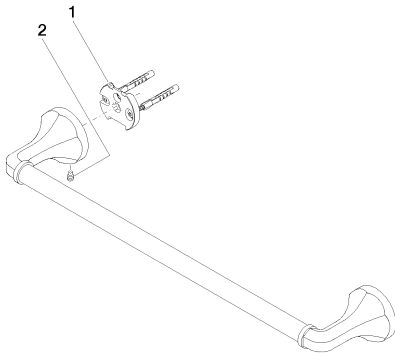

Bathtub - Madison

Towel bar - polished chrome

Article number: 83 045 361-00

- Center to center 17-3/4"
- Width 20-1/8"
- Height 2-3/8"
- Flange diameter 2-3/8"
- 3-1/2" Projection
- NOTE: Standard glass mounting is for 3/8" glass only.
- For 1/2" or larger please contact Dornbracht Technical Service.

polished chrome

Dimensional drawing

All dimensions in mm / inch = mm x 0,0394

Bathtub - Madison

Towel bar - polished chrome

Article number: 83 045 361-00

Bathtub - Madison
Towel bar - polished chrome
Article number: 83 045 361-00

Recommended article

12 358 970 90
Mounting bracket for two-sided glass attachment -

Bathtub - Madison
Towel bar - polished chrome
Article number: 83 045 361-00

Spare parts list

Number	Item Number	Designation	Number of units
1	05 17 97 507 00 90	fixing set	2
2	04 31 11 140 00 90	pin	2