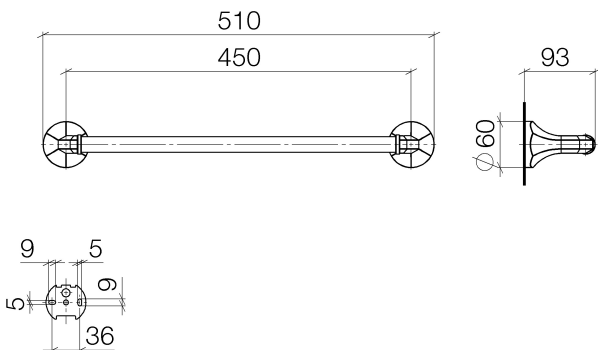

Bathtub - Madison

Towel bar - polished chrome

Article number: 83 045 361-00

- Center to center 17-3/4"
- Width 20-1/8"
- Height 2-3/8"
- Flange diameter 2-3/8"
- 3-1/2" Projection
- NOTE: Standard glass mounting is for 3/8" glass only.
- For 1/2" or larger please contact Dornbracht Technical Service.

polished chrome

Dimensional drawing

All dimensions in mm / inch = mm x 0,0394

Bathtub - Madison

Towel bar - polished chrome

Article number: 83 045 361-00

Bathtub - Madison
Towel bar - polished chrome
Article number: 83 045 361-00

Recommended article

12 358 970 90
Mounting bracket for two-sided glass attachment -

Bathtub - Madison
Towel bar - polished chrome
Article number: 83 045 361-00

Spare parts list

Number	Item Number	Designation	Number of units
1	05 17 97 507 00 90	fixing set	2
2	04 31 11 140 00 90	pin	2