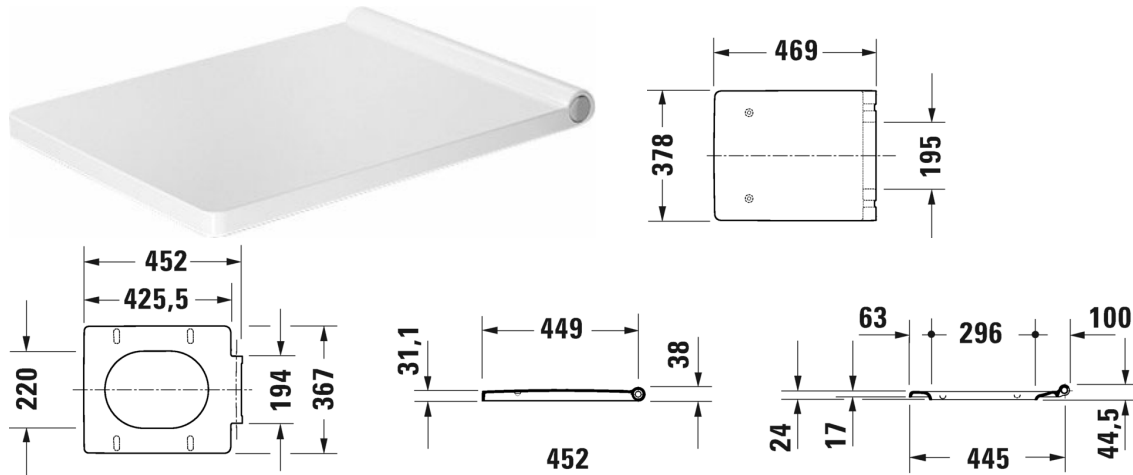

Vero Air Toilet seat and cover # 0022010000

Toilet seat and cover	Dimension	Weight	Order number
removable, hinges stainless steel, without slow close			
Colors			
00 White			
Variant			
		5.5 lb	0022010000
Suitable products			
Toilet wall-mounted Duravit Rimless® rimless, washdown model, Durafix included, cUPC® listed*, 14 5/8" x 22 1/2" Inch	14 5/8" x 22 1/2" Inch		252509

All drawings contain the necessary measurements which are subject to standard tolerances. They are stated in inch & mm and are non-binding. Exact measurements, in particular for customized installation scenarios, can only be taken from the finished ceramic piece.