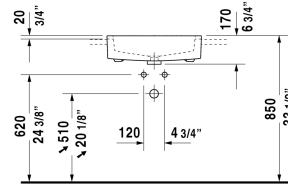

Vero Semi-recessed washbasin # 0314550000 / 0314550030 / 0314550060

|< 21 5/8" Inch >|

| Semi-recessed washbasin | Dimension | Weight | Order number |
|--|------------------------|---------|--------------|
| with overflow, with tap platform, hardware included, cUPC listed, 21 5/8" Inch | | | |
| Colors | | | |
| 00 White | | | |
| Variant | | | |
| ● | 21 5/8" x 18 1/2" Inch | 38.8 lb | 0314550000 |
| ●●● | 21 5/8" x 18 1/2" Inch | 38.8 lb | 0314550030 |
| ☒ | 21 5/8" x 18 1/2" Inch | 38.8 lb | 0314550060 |
| Sanitary ceramics with the special WonderGliss surface finish will remain clean and attractive-looking for a long time to come. When ordering WonderGliss please add a "1" as eleventh digit to the model number. | | | |

All drawings contain the necessary measurements which are subject to standard tolerances. They are stated in inch & mm and are non-binding. Exact measurements, in particular for customized installation scenarios, can only be taken from the finished ceramic piece.