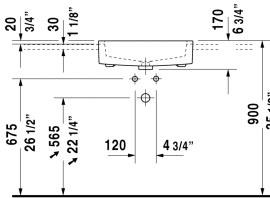

Vero Semi-recessed washbasin # 0314550000 / 0314550030 / 0314550060

|< 21 5/8" Inch >|

| Semi-recessed washbasin | Dimension | Weight | Order number |
|--|------------------------|---------|--------------|
| with overflow, with tap platform, hardware included, cUPC listed, 21 5/8" Inch | | | |
| Colors | | | |
| 00 White | | | |
| Variant | | | |
| ● | 21 5/8" x 18 1/2" Inch | 38.8 lb | 0314550000 |
| ●●● | 21 5/8" x 18 1/2" Inch | 38.8 lb | 0314550030 |
| ☒ | 21 5/8" x 18 1/2" Inch | 38.8 lb | 0314550060 |
| Sanitary ceramics with the special WonderGliss surface finish will remain clean and attractive-looking for a long time to come. When ordering WonderGliss please add a "1" as eleventh digit to the model number. | | | |

All drawings contain the necessary measurements which are subject to standard tolerances. They are stated in inch & mm and are non-binding. Exact measurements, in particular for customized installation scenarios, can only be taken from the finished ceramic piece.