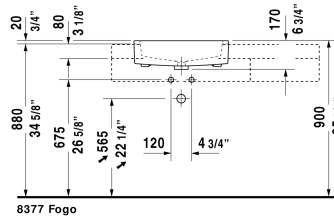

Vero Semi-recessed washbasin # 0314550000 / 0314550030 / 0314550060

|< 21 5/8" Inch >|

| Semi-recessed washbasin | Dimension | Weight | Order number |
|--|------------------------|---------|--------------|
| with overflow, with tap platform, hardware included, cUPC listed, 21 5/8" Inch | | | |
| Colors | | | |
| 00 White | | | |
| Variant | | | |
| ● | 21 5/8" x 18 1/2" Inch | 38.8 lb | 0314550000 |
| ●●● | 21 5/8" x 18 1/2" Inch | 38.8 lb | 0314550030 |
| ☒ | 21 5/8" x 18 1/2" Inch | 38.8 lb | 0314550060 |
| Sanitary ceramics with the special WonderGliss surface finish will remain clean and attractive-looking for a long time to come. When ordering WonderGliss please add a "1" as eleventh digit to the model number. | | | |

All drawings contain the necessary measurements which are subject to standard tolerances. They are stated in inch & mm and are non-binding. Exact measurements, in particular for customized installation scenarios, can only be taken from the finished ceramic piece.