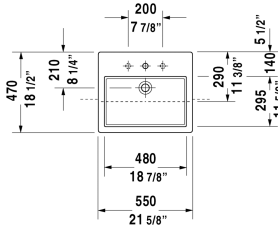

Vero Semi-recessed washbasin # 0314550000 / 0314550030 / 0314550060

|< 21 5/8" Inch >|

| Semi-recessed washbasin | Dimension | Weight | Order number |
|--|------------------------|---------|--------------|
| with overflow, with tap platform, hardware included, cUPC listed, 21 5/8" Inch | | | |
| Colors | | | |
| 00 White | | | |
| Variant | | | |
| ● | 21 5/8" x 18 1/2" Inch | 38.8 lb | 0314550000 |
| ●●● | 21 5/8" x 18 1/2" Inch | 38.8 lb | 0314550030 |
| ☒ | 21 5/8" x 18 1/2" Inch | 38.8 lb | 0314550060 |
| Sanitary ceramics with the special WonderGliss surface finish will remain clean and attractive-looking for a long time to come. When ordering WonderGliss please add a "1" as eleventh digit to the model number. | | | |

All drawings contain the necessary measurements which are subject to standard tolerances. They are stated in inch & mm and are non-binding. Exact measurements, in particular for customized installation scenarios, can only be taken from the finished ceramic piece.