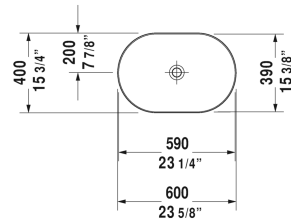

**Luv Washbowl # 037960..00**

< 23 5/8" Inch >

Washbowl	Dimension	Weight	Order number
ground, without overflow, without faucet deck, ceramic covered slotted waste included, hardware included, 23 5/8" Inch			
<b>Colors</b>			
00 White 21 Sand Satin matt 23 Gray Satin Matt 26 White/White Satin Matt			
<b>Variant</b>			
☒ inside color White, outside color White	23 5/8" x 15 3/4" Inch	20.3 lb	037960..00
<b>Infobox</b>			
* When using this siphon please observe outlet height from upper surface of finished floor to center of outlet in accordance with the technical specification sheet, Made of DuraCeram			
Sanitary ceramics with the special WonderGliss surface finish will remain clean and attractive-looking for a long time to come. When ordering WonderGliss please add a "1" as eleventh digit to the model number.			
Design Siphon		3.3 lb	005036
<b>Suitable products</b>			
Vanity unit wall-mounted 1 pull-out compartment, countertop including one cut-out, for 1 above-counter basin centered, 31 1/2" x 21 5/8" Inch	31 1/2" x 21 5/8" Inch		KT6694
Vanity unit wall-mounted 1 pull-out compartment, countertop including one cut-out, for 1 above-counter basin centered, 39 3/8" x 21 5/8" Inch	39 3/8" x 21 5/8" Inch		KT6695
Vanity unit wall-mounted 1 pull-out compartment, countertop including one cut-out, for 1 above-counter basin centered, 47 1/4" x 21 5/8" Inch	47 1/4" x 21 5/8" Inch		KT6696
Vanity unit wall-mounted 2 drawers, upper drawer including cut-out for siphon and siphon cover, countertop including one cut-out, for 1 above-counter basin centered, 31 1/2" x 21 5/8" Inch	31 1/2" x 21 5/8" Inch		KT6654