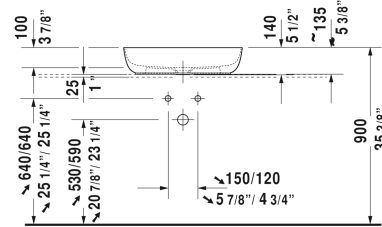

**Luv Washbowl # 037960..00**

< 23 5/8" Inch >

Washbowl	Dimension	Weight	Order number
ground, without overflow, without faucet deck, ceramic covered slotted waste included, hardware included, 23 5/8" Inch			
<b>Colors</b>			
00 White 21 Sand Satin matt 23 Gray Satin Matt 26 White/White Satin Matt			
<b>Variant</b>			
☒ inside color White, outside color White	23 5/8" x 15 3/4" Inch	20.3 lb	037960..00
<b>Infobox</b>			
* When using this siphon please observe outlet height from upper surface of finished floor to center of outlet in accordance with the technical specification sheet, Made of DuraCeram			
Sanitary ceramics with the special WonderGliss surface finish will remain clean and attractive-looking for a long time to come. When ordering WonderGliss please add a "1" as eleventh digit to the model number.			
Design Siphon		3.3 lb	005036
<b>Suitable products</b>			
Vanity unit wall-mounted 1 pull-out compartment, countertop including one cut-out, for 1 above-counter basin centered, 31 1/2" x 21 5/8" Inch	31 1/2" x 21 5/8" Inch		KT6694
Vanity unit wall-mounted 1 pull-out compartment, countertop including one cut-out, for 1 above-counter basin centered, 39 3/8" x 21 5/8" Inch	39 3/8" x 21 5/8" Inch		KT6695
Vanity unit wall-mounted 1 pull-out compartment, countertop including one cut-out, for 1 above-counter basin centered, 47 1/4" x 21 5/8" Inch	47 1/4" x 21 5/8" Inch		KT6696
Vanity unit wall-mounted 2 drawers, upper drawer including cut-out for siphon and siphon cover, countertop including one cut-out, for 1 above-counter basin centered, 31 1/2" x 21 5/8" Inch	31 1/2" x 21 5/8" Inch		KT6654