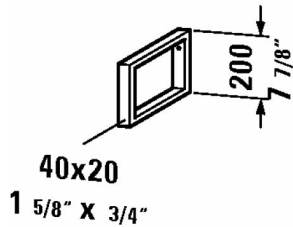

**Accessories Console support # UV990300000**

|< 1 5/8" Inch >|

| Console support  | Dimension             | Weight | Order number |
|--|-----------------------|--------|--------------|
| 1 console support-towel rail, for installation beneath console 21 5/8" in depth, Chrome  |                       |        |              |
| <b>Colors</b>  |                       |        |              |
| 10 Chrome  |                       |        |              |
| <b>Variant</b>   |                       |        |              |
|  | 1 5/8" x 18 7/8" Inch |        | UV990300000  |
| <b>Suitable products</b>   |                       |        |              |
| Console for above-counter basin and vanity basin 1 console with one cut-out, price per section of 3 7/8", basic price until 31 1/2", 1 3/4" thickness, 21 5/8" Inch  | 21 5/8" Inch          |        | UV102C       |
| Console for above-counter basin and vanity basin 1 console with two cut-outs, price per section of 3 7/8", basic price until 31 1/2", 1 3/4" thickness, 21 5/8" Inch | 21 5/8" Inch          |        | UV103C       |
| Console for above-counter basin and vanity basin 1 console with one cut-out, price per section of 3 7/8", basic price until 31 1/2", 1 1/8" thickness, 21 5/8" Inch  | 21 5/8" Inch          |        | UV106C       |
| Console for above-counter basin and vanity basin 1 console with two cut-outs, price per section of 3 7/8", basic price until 31 1/2", 1 1/8" thickness, 21 5/8" Inch | 21 5/8" Inch          |        | UV107C       |

*All drawings contain the necessary measurements which are subject to standard tolerances. They are stated in inch & mm and are non-binding. Exact measurements, in particular for customized installation scenarios, can only be taken from the finished ceramic piece.*