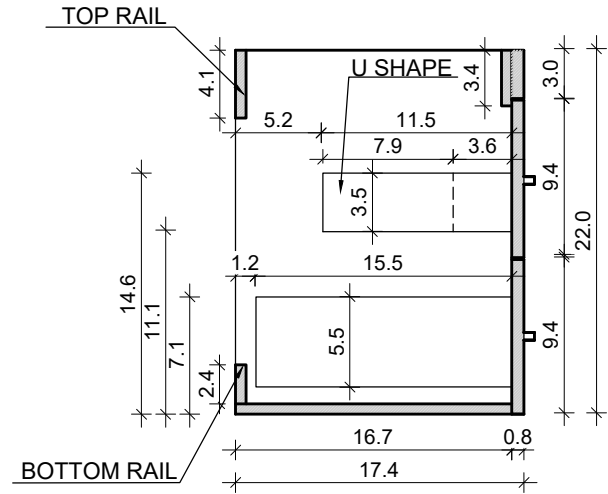

# DAYTONA 3 FOR NEW KIRA 24-02

FRONT VIEW

SIDE VIEW

TOP VIEW

BACK VIEW