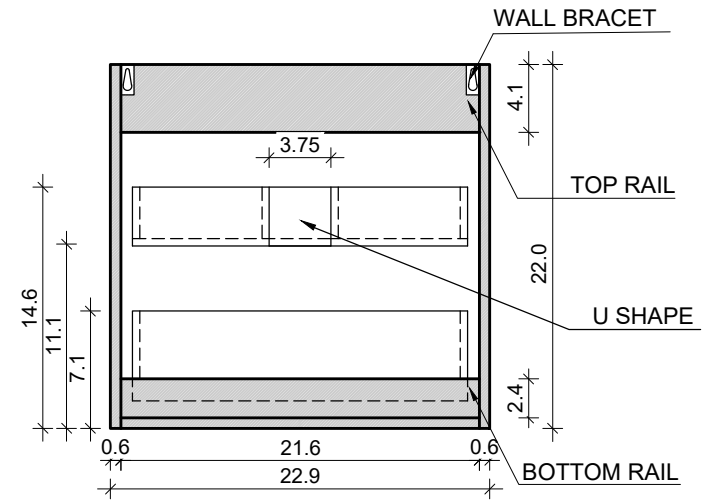

# DAYTONA 3 FOR NEW KIRA 24-02

FRONT VIEW

SIDE VIEW

TOP VIEW

BACK VIEW