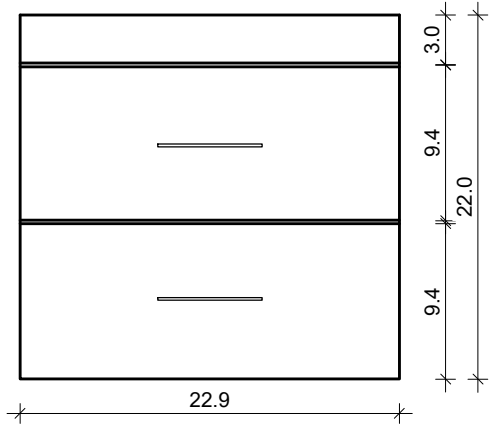

# DAYTONA 3 FOR NEW KIRA 24-02

FRONT VIEW

SIDE VIEW

TOP VIEW

BACK VIEW