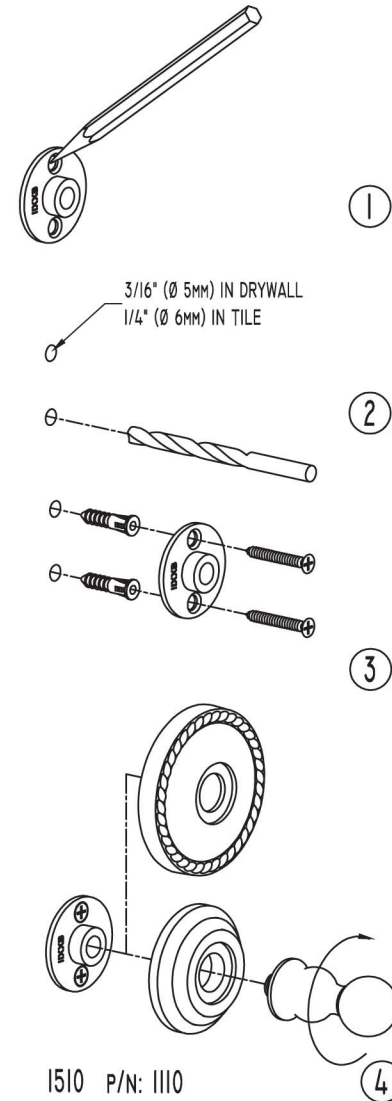

CHELSEA CANTERBURY

INSTALLATION
INSTRUCTIONS

for

**SINGLE & DOUBLE
HOOKS**

1110,1111/1510,1511

GINGER®

GINGER®

2001 CARNEGIE AVE
SANTA ANA CA 92705
949-417-5207
www.gingerco.com

INSTALLATION INSTRUCTIONS

Chelsea/Canterbury Double and Single Hooks

1110-1111, 1510-1511

CARE OF FINE BRASS

To clean, use warm water only.
NEVER use abrasives or detergents.