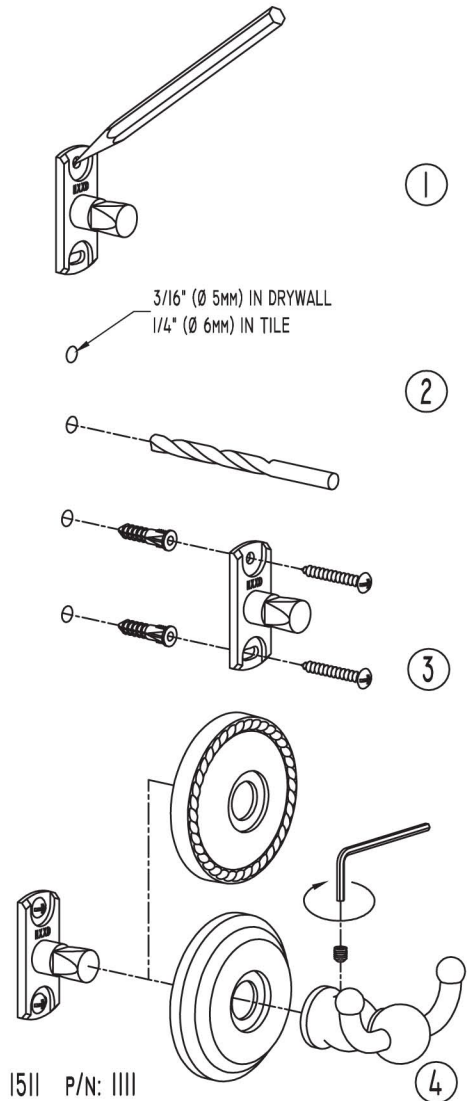

CHELSEA CANTERBURY

INSTALLATION
INSTRUCTIONS

for

**SINGLE & DOUBLE
HOOKS**

1110,1111/1510,1511

GINGER®

GINGER®

2001 CARNEGIE AVE
SANTA ANA CA 92705
949-417-5207
www.gingerco.com

INSTALLATION INSTRUCTIONS

Chelsea/Canterbury Double and Single Hooks

1110-1111, 1510-1511

CARE OF FINE BRASS

To clean, use warm water only.
NEVER use abrasives or detergents.