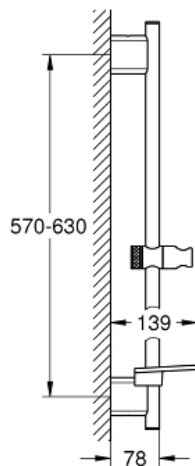

RAINSHOWER SMARTACTIVE
24" Shower Bar

MODEL # 26602000

Pure Freude
an Wasser

GROHE

Product Description:
RAINSHOWER SMARTACTIVE
24" Shower Bar

Standard Specification:

- Glide element and swivel hand shower holder
- **GROHE QuickFix** (adjustable distance between wall shower holders for adaption to existing drillings)
- GROHE TileFix adjustable depth on upper and lower bracket
- **GROHE EasyReach** tray
- **GROHE StarLight** chrome finish