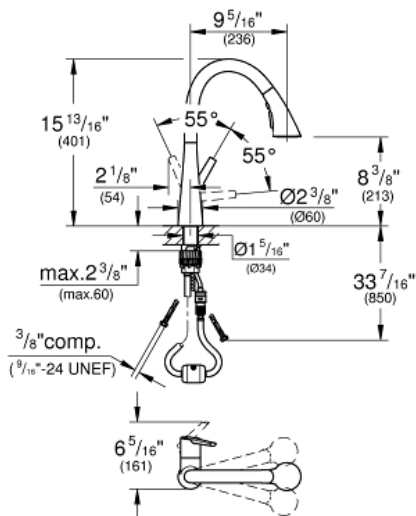

LADYLUX  
Single-Handle Kitchen Faucet  
MODEL # 32298DC3

Pure Freude  
an Wasser

GROHE

**Product Description:**  
**LADYLUX**  
**Single-Handle Kitchen Faucet**

**Standard Specification:**

- Single hole installation
- **GROHE StarLight** finish
- **GROHE SilkMove** 1.4" (35 mm) ceramic cartridge
- GROHE Magnetic Docking guarantees easy retraction and smooth docking of the spray head back to the starting position
- Pull-out spray with 3 spray types
- Diverter: Laminar spray/SpeedClean shower jet/GROHE Blade spray (reduced water consumption by up to 70% and even stronger spray performance)
- Stop function - pause button to stop the water flow
- Automatic return to laminar spray
- Adjustable flow rate limiter
- Swivel Spout
- Check valve included to prevent backflow
- Stainless steel flex lines
- GROHE QuickFix Plus ultra fast and simple installation - no tools needed
- GROHE Zero isolated inner water ways - lead and nickel free
- 1.75 gpm