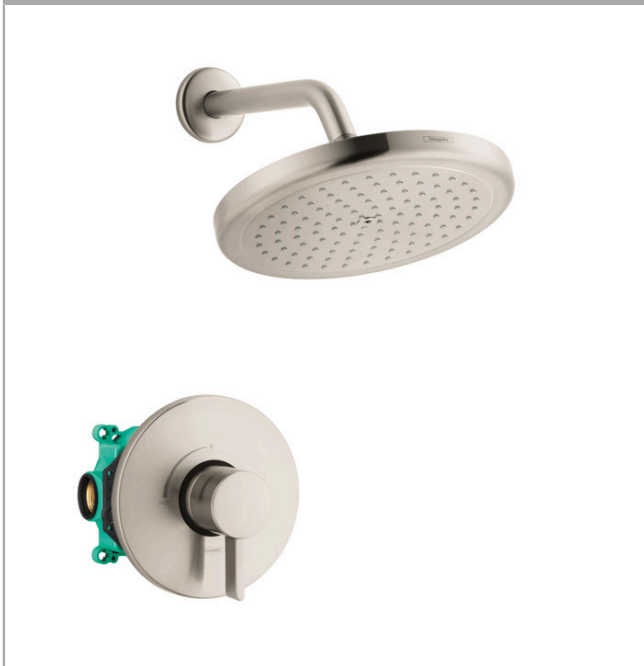

Croma
Pressure Balance Shower Set with Rough, 2.0 GPM
 Finishes : **brushed nickel** Part no. : **04909820**

Description

Features

- Consists of: Showerhead, Showerarm, Pressure balance trim, Rough
- shower head size: 8.66"
- Spray modes: RainAir
- Number of sprays: 1 spray mode
- Ball-joint: Showerhead angle adjustable
- Flow: 2.0 GPM (7.6 L/Min)
- use of outlets: Temperature and on/off control for 1 outlet

Item details

List Price \$ 873.00

Technology

Compliance

Product image

Scale drawing