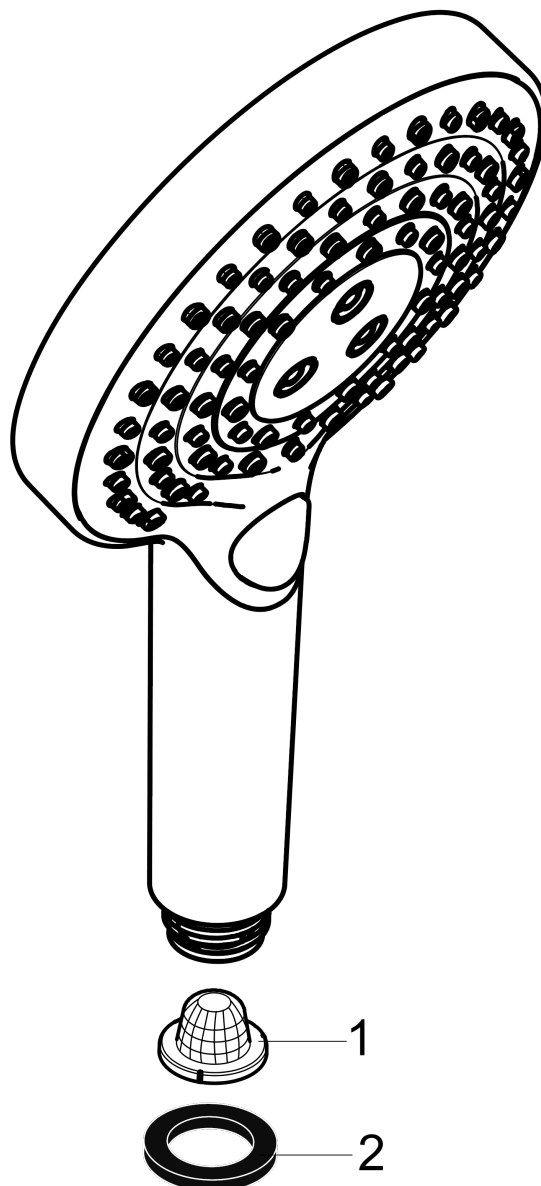

**Raindance Select S**  
**Handshower 120 3-Jet PowderRain, 2.5 GPM**  
 Finishes : **chrome** Part no. : **26037001**

**Description**

**Features**

- Select button for comfortable alternation of spray modes
- Spray modes: PowderRain, Rain, Whirl
- Flow: 2.5 GPM (9.5 L/Min)
- Fully-finished matching spray face

**Item details**

List Price \$ 160.00

**Technology**

**Compliance**

**Product image**

**Scale drawing**

**Raindance Select S**  
**Handshower 120 3-Jet PowderRain, 2.5 GPM**  
Finishes : **chrome**    Part no. : **26037001**

Exploded drawing

Year of production: >08/18

**Raindance Select S**  
**Handshower 120 3-Jet PowderRain, 2.5 GPM**  
 Finishes : **chrome** Part no. : **26037001**

**Spare parts list**

Year of production: >08/18

Pos.	Description	Part no.	Price	PU
1	seal	98058000	-	1
2	filter	92672000	-	1