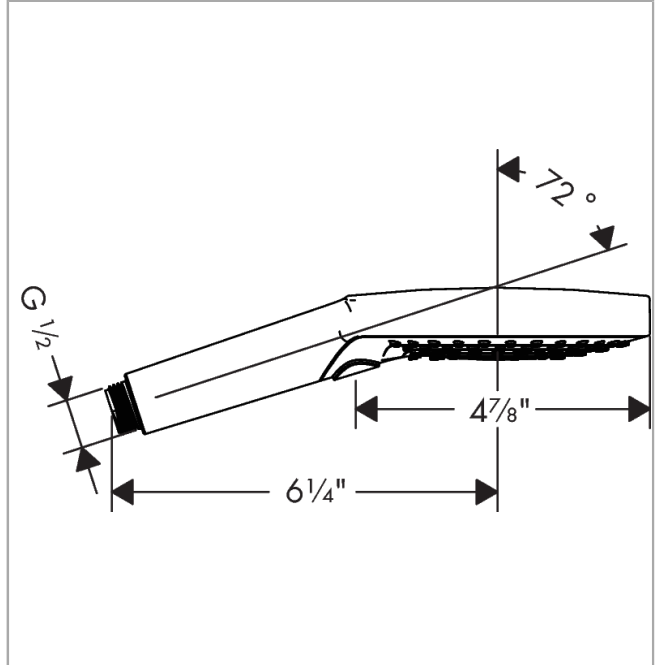

**Raindance Select S**  
**Handshower 120 3-Jet PowderRain, 2.5 GPM**  
 Finishes : **chrome** Part no. : **26037001**

**Description**

**Features**

- Select button for comfortable alternation of spray modes
- Spray modes: PowderRain, Rain, Whirl
- Flow: 2.5 GPM (9.5 L/Min)
- Fully-finished matching spray face

**Item details**

List Price \$ 160.00

**Technology**

**Compliance**

**Product image**

**Scale drawing**

**Raindance Select S**  
**Handshower 120 3-Jet PowderRain, 2.5 GPM**  
Finishes : **chrome**    Part no. : **26037001**

Exploded drawing

Year of production: >08/18

**Raindance Select S**  
**Handshower 120 3-Jet PowderRain, 2.5 GPM**  
 Finishes : **chrome** Part no. : **26037001**

**Spare parts list**

Year of production: >08/18

Pos.	Description	Part no.	Price	PU
1	seal	98058000	-	1
2	filter	92672000	-	1