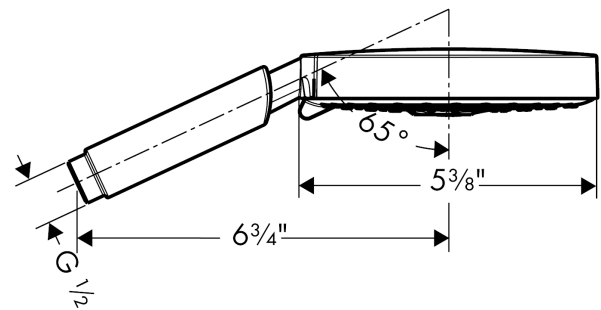

Raindance S
Handshower 150 3-Jet, 2.5 GPM
 Finishes : **chrome** Part no. : **28519001**

Description

Features

- 86 no-clog spray channels
- Spray modes: RainAir, BalanceAir, Whirl
- Flow: 2.5 GPM (9.5 L/Min)

Item details

List Price \$ 248.00

Technology

Design awards

Compliance

Product image

Scale drawing

Raindance S
Handshower 150 3-Jet, 2.5 GPM
Finishes : **chrome** Part no. : **28519001**

Exploded drawing

Year of production: >07/06

Raindance S
Handshower 150 3-Jet, 2.5 GPM
 Finishes : **chrome** Part no. : **28519001**

Spare parts list

Year of production: >07/06

Pos.	Description	Part no.	Price	PU
1	filter packing	94246000	-	1