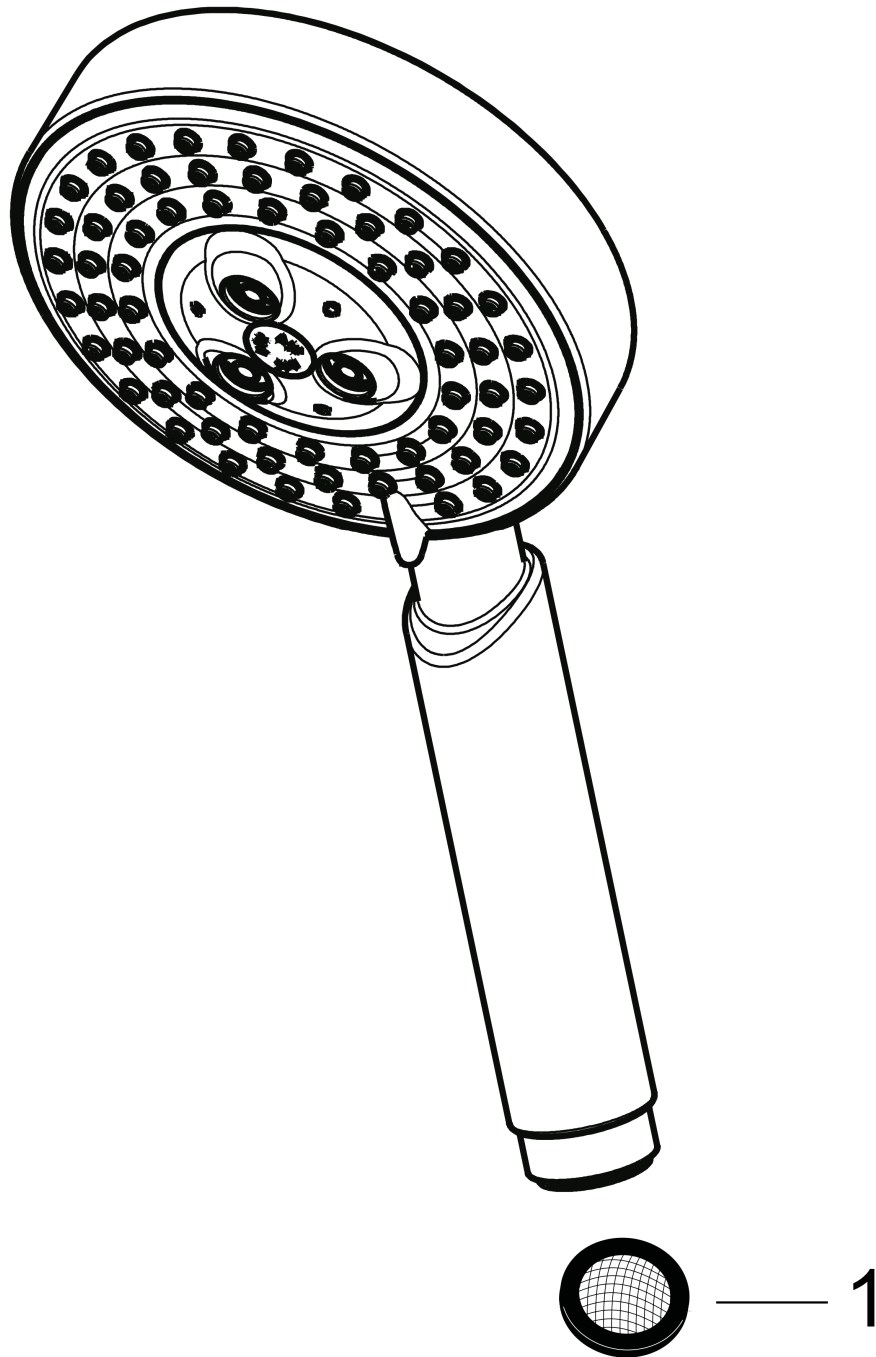

Raindance S
Handshower 150 3-Jet, 2.5 GPM
 Finishes : **chrome** Part no. : **28519001**

Description

Features

- 86 no-clog spray channels
- Spray modes: RainAir, BalanceAir, Whirl
- Flow: 2.5 GPM (9.5 L/Min)

Item details

List Price \$ 248.00

Technology

Design awards

Compliance

Product image

Scale drawing

Raindance S
Handshower 150 3-Jet, 2.5 GPM
Finishes : **chrome** Part no. : **28519001**

Exploded drawing

Year of production: >07/06

Raindance S
Handshower 150 3-Jet, 2.5 GPM
 Finishes : **chrome** Part no. : **28519001**

Spare parts list

Year of production: >07/06

Pos.	Description	Part no.	Price	PU
1	filter packing	94246000	-	1