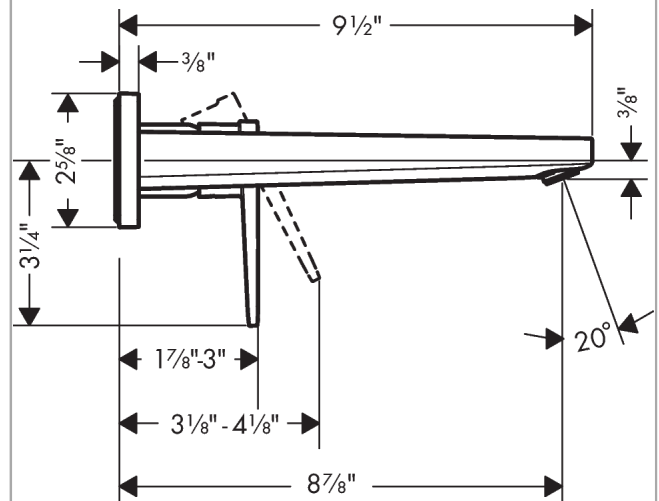

Metropol
Wall-Mounted Single-Handle Faucet Trim with Lever Handle, 1.2 GPM
 Finishes : **chrome** Part no. : **32526001**

Description

Features

- Aerated spray
- Flow: 1.2 GPM (4.5 L/Min)
- Ceramic cartridge

Item details

List Price \$ 397.00

Technology

Compliance

Product image

Scale drawing

Metropol
Wall-Mounted Single-Handle Faucet Trim with Lever Handle, 1.2 GPM
 Finishes : **chrome** Part no. : **32526001**

Exploded drawing

Year of production: >01/18

Metropol**Wall-Mounted Single-Handle Faucet Trim with Lever Handle, 1.2 GPM**Finishes : **chrome** Part no. : **32526001****Spare parts list**

Year of production: >01/18

Pos.	Description	Part no.	Price	PU
1	handle	93163000	-	1
2	screw cover	96338000	-	1
3	sleeve	93053000	-	1
4	escutcheon for handle	93161000	-	1
5	nut	93141000	-	1
6	O-ring 26x2	98147000	-	1
7	cartridge, assy	95973001	-	1
8	locking screw for handle	95140000	-	1
9	seal	98865000	-	1
10	adapter for cartridge	95634000	-	1
11	fixing set	97971000	-	1
12	spout 225 mm	93166000	-	1
13	aerator M24x1 (4,5 l/min)	93202000	-	1
14	service tool	95661000	-	1
15	O-ring 18x1,5	98231000	-	1
16	escutcheon for spout	93162000	-	1
17	connecting thread G½	95626000	-	1
18	O-ring 13x2	98128000	-	1
19	extension set 25 mm for 13622180	31971000	-	1