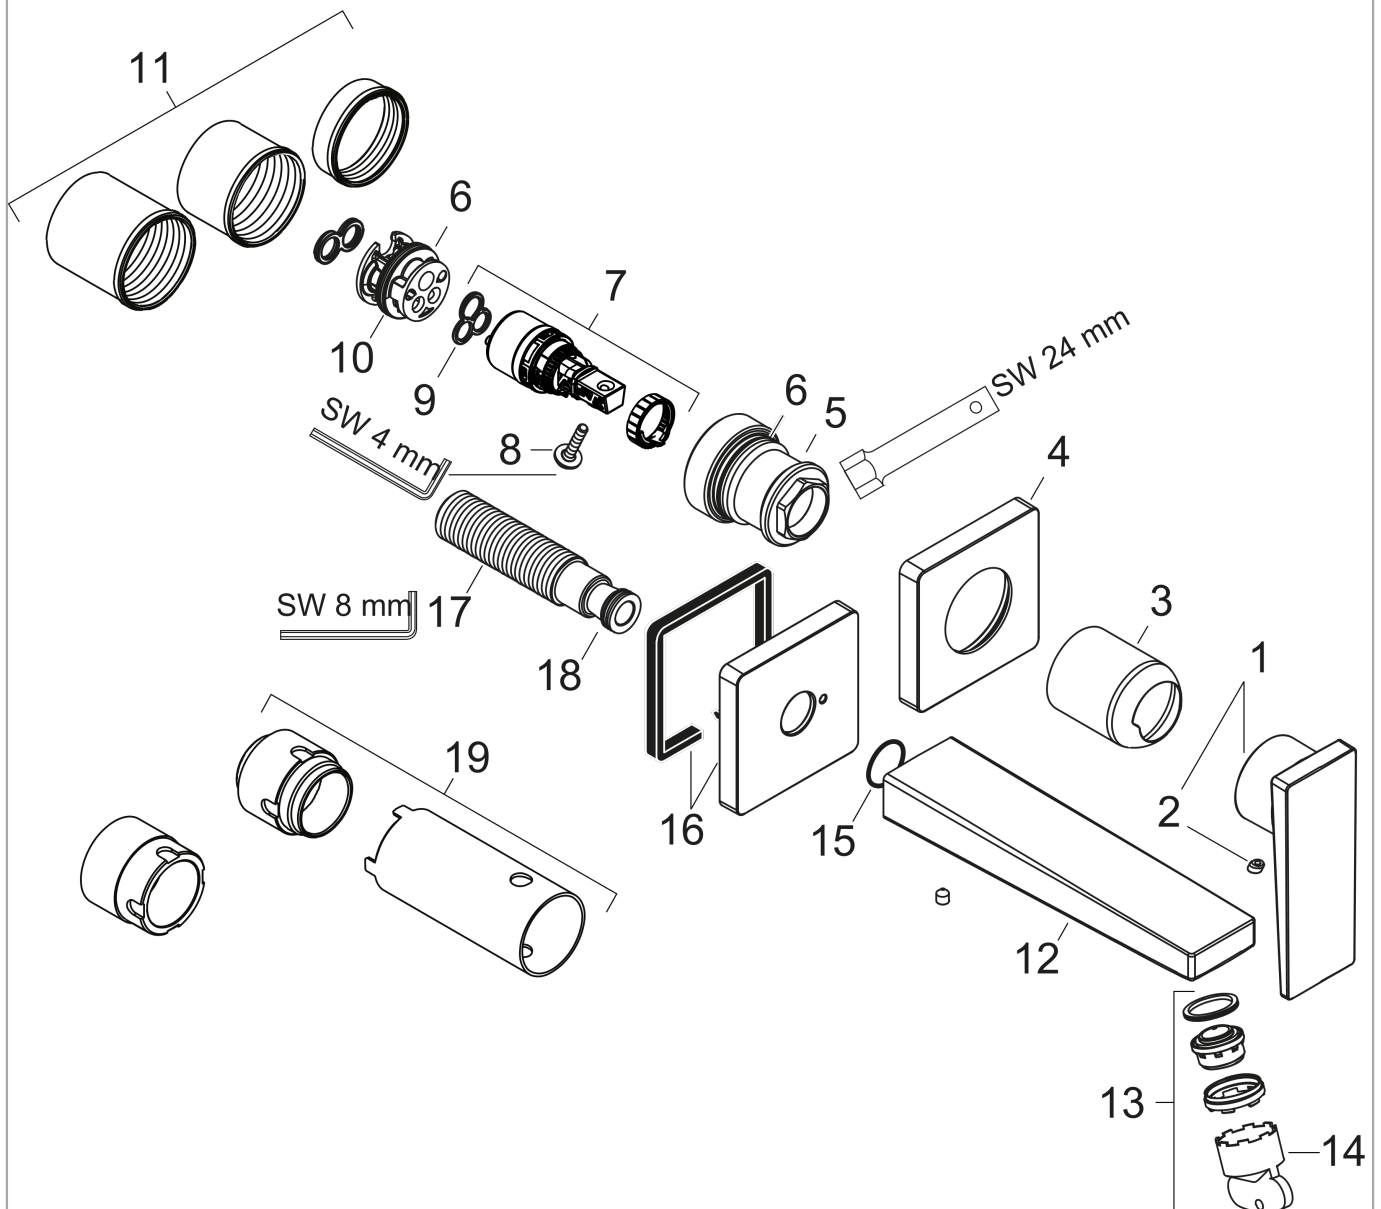

Metropol
Wall-Mounted Single-Handle Faucet Trim with Lever Handle, 1.2 GPM
 Finishes : **chrome** Part no. : **32526001**

Description

Features

- Aerated spray
- Flow: 1.2 GPM (4.5 L/Min)
- Ceramic cartridge

Item details

List Price \$ 397.00

Technology

Compliance

Product image

Scale drawing

Metropol
Wall-Mounted Single-Handle Faucet Trim with Lever Handle, 1.2 GPM
 Finishes : **chrome** Part no. : **32526001**

Exploded drawing

Year of production: >01/18

Metropol**Wall-Mounted Single-Handle Faucet Trim with Lever Handle, 1.2 GPM**Finishes : **chrome** Part no. : **32526001****Spare parts list**

Year of production: >01/18

Pos.	Description	Part no.	Price	PU
1	handle	93163000	-	1
2	screw cover	96338000	-	1
3	sleeve	93053000	-	1
4	escutcheon for handle	93161000	-	1
5	nut	93141000	-	1
6	O-ring 26x2	98147000	-	1
7	cartridge, assy	95973001	-	1
8	locking screw for handle	95140000	-	1
9	seal	98865000	-	1
10	adapter for cartridge	95634000	-	1
11	fixing set	97971000	-	1
12	spout 225 mm	93166000	-	1
13	aerator M24x1 (4,5 l/min)	93202000	-	1
14	service tool	95661000	-	1
15	O-ring 18x1,5	98231000	-	1
16	escutcheon for spout	93162000	-	1
17	connecting thread G½	95626000	-	1
18	O-ring 13x2	98128000	-	1
19	extension set 25 mm for 13622180	31971000	-	1