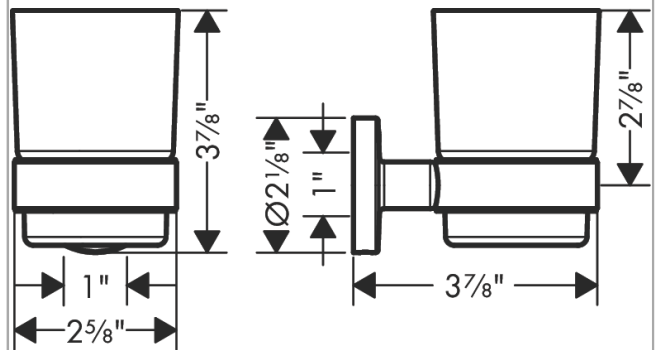

**Logis Universal
Tumbler**

Finishes : **chrome** Part no. : **41718000**

Description

Features

- Brass, Glass
- Wall-mounted
- Metal holder

Item details

List Price \$ 40.00

Product image

Scale drawing

Logis Universal
Tumbler

Finishes : **chrome** Part no. : **41718000**

Exploded drawing

Year of production: >04/18

**Logis Universal
Tumbler**

Finishes : **chrome** Part no. : **41718000**

Spare parts list

Year of production: >**04/18**

| Pos. | Description | Part no. | Price | PU |
|-------------|--------------------|-----------------|--------------|-----------|
| 1 | tumbler on its own | 93939000 | - | 1 |
| 2 | mounting set | 40915000 | - | 1 |