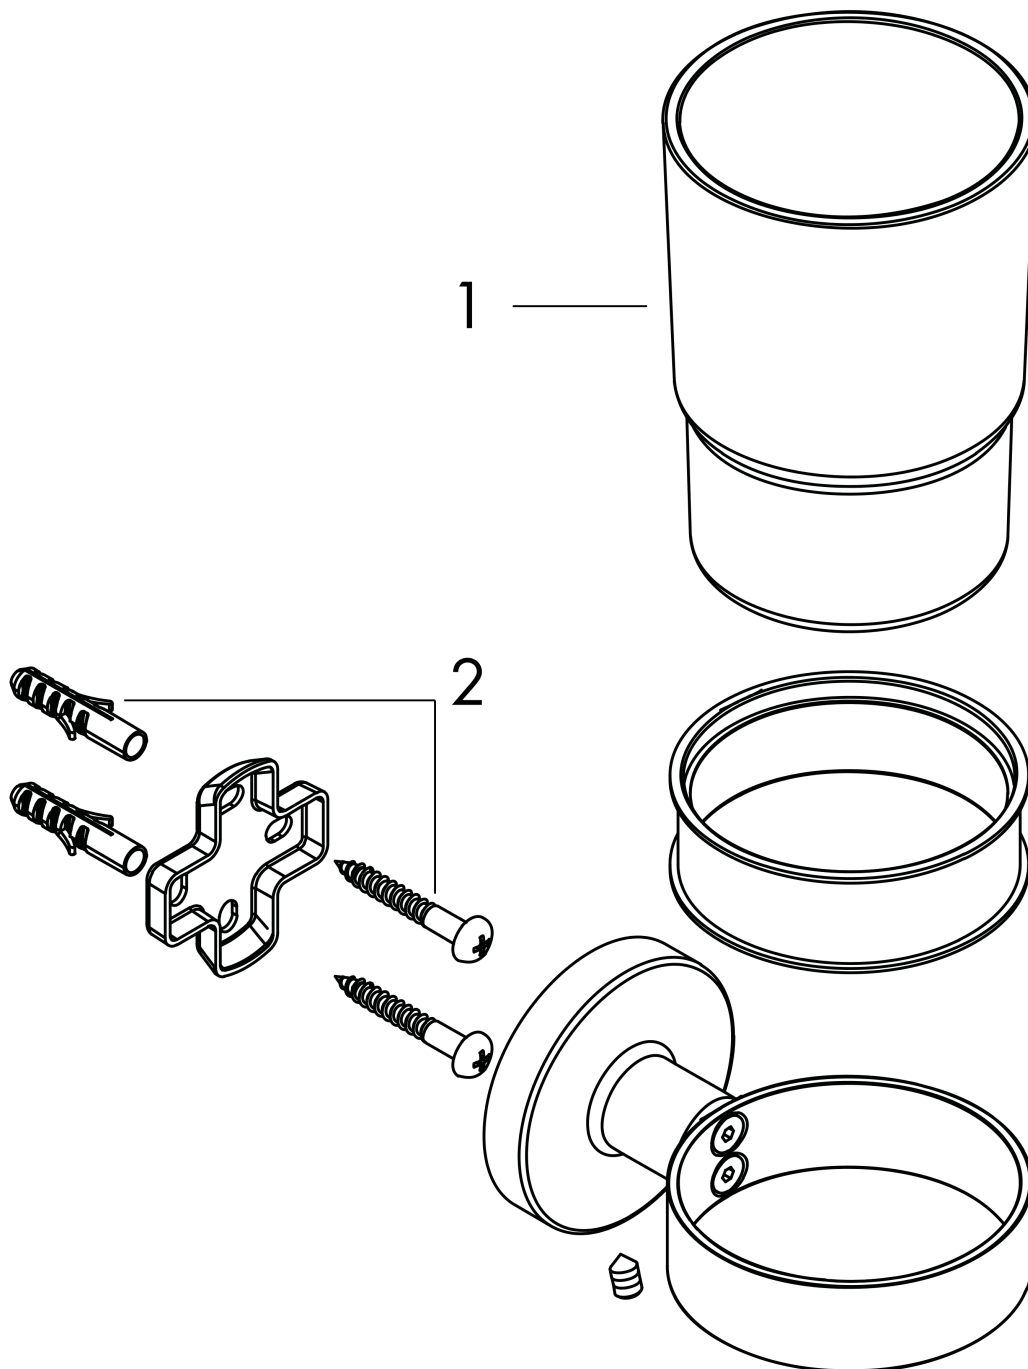

**Logis Universal
Tumbler**

Finishes : **chrome** Part no. : **41718000**

Description

Features

- Brass, Glass
- Wall-mounted
- Metal holder

Item details

List Price \$ 40.00

Product image

Scale drawing

Logis Universal
Tumbler

Finishes : **chrome** Part no. : **41718000**

Exploded drawing

Year of production: >04/18

**Logis Universal
Tumbler**

Finishes : **chrome** Part no. : **41718000**

Spare parts list

Year of production: >**04/18**

| Pos. | Description | Part no. | Price | PU |
|-------------|--------------------|-----------------|--------------|-----------|
| 1 | tumbler on its own | 93939000 | - | 1 |
| 2 | mounting set | 40915000 | - | 1 |