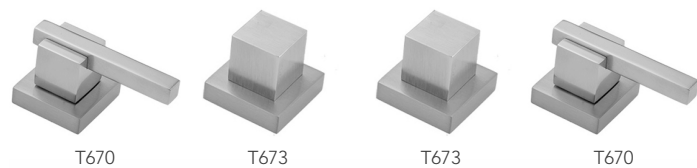

AVAILABLE HANDLES:

COMPLIANCES:

Complies with: ASME A112.18.1-2012/CSA B125.1-12