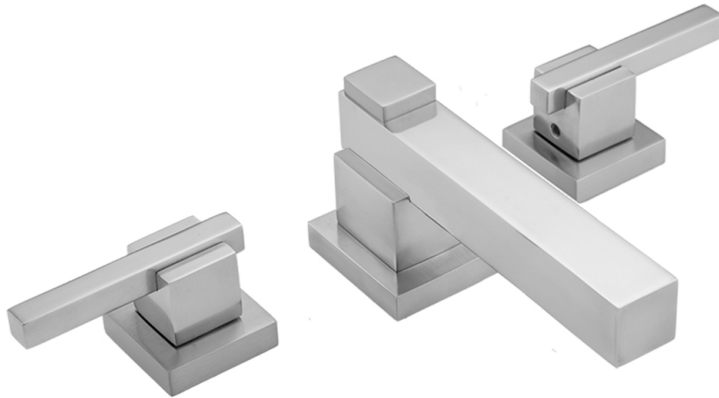

CUBIX® Faucet with CUBIX® Lever Handles

Model #: 3204-T670-

FEATURES:

- All brass 8" - 12" widespread faucet includes brass pop-up drain with overflow
- 1/4 turn ceramic valves
- Stationary Spout
- Available Flow Rates: 1.5, 1.2 & 0.5 GPM. Additional flow rate (aerator) options available. Contact JACLO.
- 5 1/2" spout reach
- Spout Hole Size Min-Max: 1 5/8" - 2"
- Valve Hole Size Min-Max: 1 1/8" - 1 5/8"
- ADA Compliant Levers

AVAILABLE FINISHES:

Polished Chrome (PCH)	Satin Chrome (SC)	Bronze Umber (BU)
Satin Nickel (SN)	Pewter (PEW)	Caramel Bronze (CB)
Polished Nickel (PN)	Antique Brass (AB)	Antique Copper (ACU)
Oil-Rubbed Bronze (ORB)	Polished Brass (PB)	Polished Copper (PCU)
Vintage Bronze (VB)	Satin Brass (SB)	Matte Black (MBK)
Satin Gold (SG)	Polished Gold (PG)	Black Nickel (BKN)
Bombay Gold (BG)	Jewelers Gold (JG)	Satin Cooper (SCU)