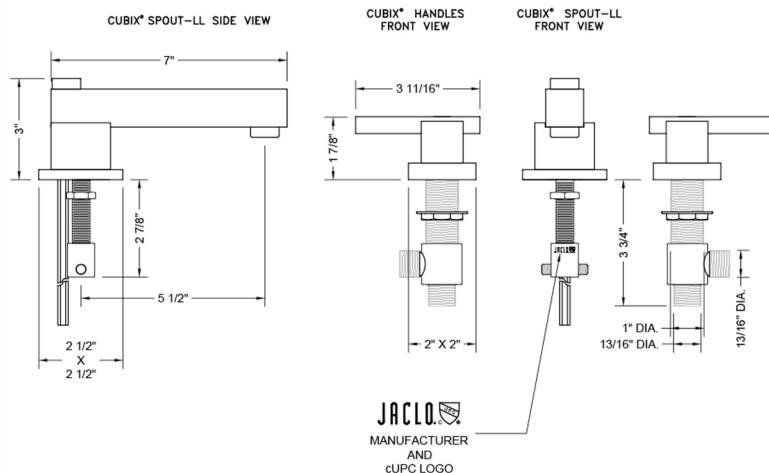

CUBIX® Faucet with CUBIX® Lever Handles

Model #: 3204-T670-

FEATURES:

- All brass 8" - 12" widespread faucet includes brass pop-up drain with overflow
- 1/4 turn ceramic valves
- Stationary Spout
- Available Flow Rates: 1.5, 1.2 & 0.5 GPM. Additional flow rate (aerator) options available. Contact JACLO.
- 5 1/2" spout reach
- Spout Hole Size Min-Max: 1 5/8" - 2"
- Valve Hole Size Min-Max: 1 1/8" - 1 5/8"
- ADA Compliant Levers

SPECIFICATION DRAWING:

AVAILABLE HANDLES:

COMPLIANCES:

Complies with: ASME A112.18.1-2012/CSA B125.1-12