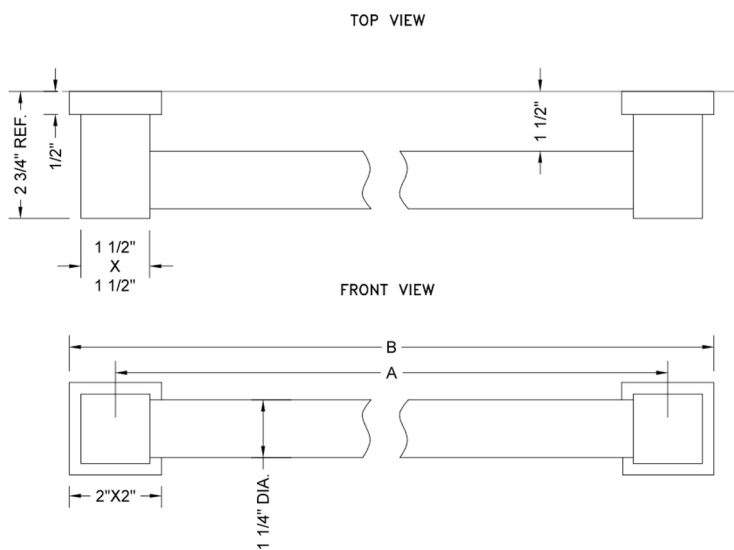

18" CUBIX® Straight Grab Bar

Model #: 4318-

FEATURES:

- ADA compliant when properly installed
- All brass construction, fully polished & plated
- Style to complement CUBIX® collection
- All grab bars can be custom sized. Contact JACLO for pricing & availability
- Optional handshower sliders and toilet paper/wash cloth holders can be added only upon initial order

SPECIFICATION DRAWING:

BRASS LUXURY GRAB BARS			
PART. #	DESCRIPTION	A	B
4312-XXX	12" GRAB BAR	12"	14"
4316-XXX	16" GRAB BAR	16"	18"
4318-XXX	18" GRAB BAR	18"	20"
4324-XXX	24" GRAB BAR	24"	26"
4332-XXX	32" GRAB BAR	32"	34"
4336-XXX	36" GRAB BAR	36"	38"
4342-XXX	42" GRAB BAR	42"	44"
4348-XXX	48" GRAB BAR	48"	50"