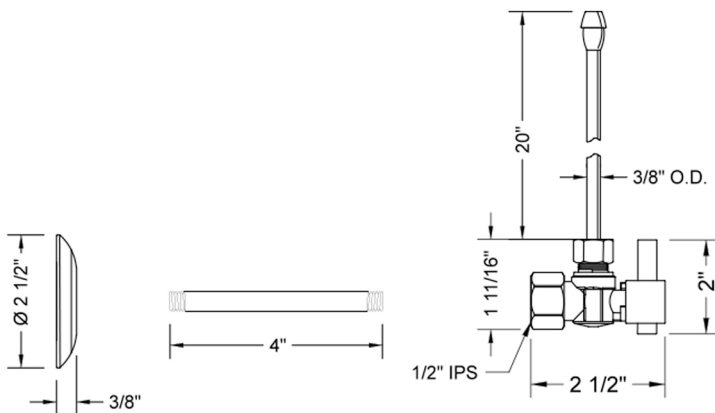

Quarter Turn Angle Pattern 1/2" IPS x 3/8" O.D. Faucet Supply Kit with Square Lever Handle, 20" Supply Tubes, Escutcheons

Model #: 616-6-62-

FEATURES:

- Complete Faucet Supply Kit
- Kit contains:
 - (2) Quarter Turn Angle Pattern 1/2" IPS x 3/8" O.D. Supply Valve with Square Lever Handle P/N 616-6
 - (2) 20" Copper Supply Tubes P/N 662
 - (2) Escutcheons P/N 741 (ULB P/N 6015)
 - (2) 1/2" Brass Nipples P/N 801-12.4

SPECIFICATION DRAWING:

COMPONENTS	
DESCRIPTION	QTY:
ANGLE VALVE - SQUARE LEVER HANDLE	2
20" X 1/2" O.D. SUPPLY TUBE	2
2 1/2" SURE GRIP ESCUTCHEON	2
4" NIPPLE	2

AVAILABLE HANDLES: