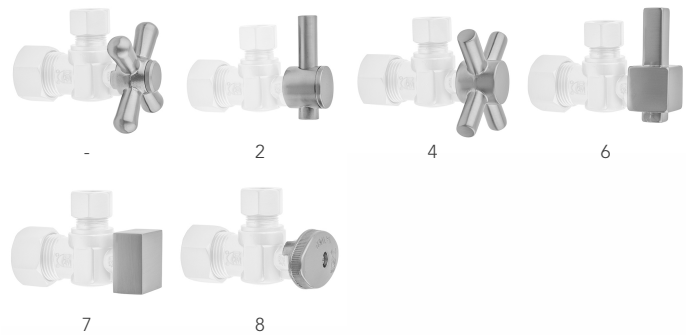

AVAILABLE HANDLES:

COMPLIANCES:

Complies with: ASME A112.18.1-2012/CSA B125.1-12