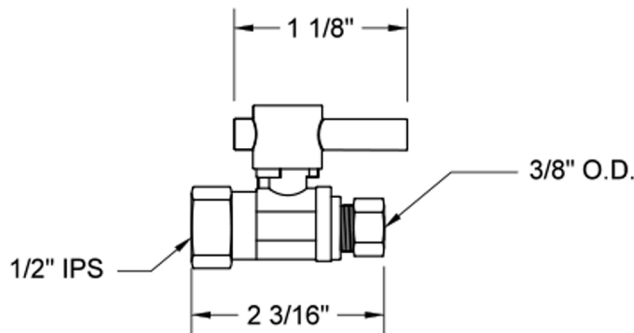

# Quarter Turn Straight Pattern 1/2" IPS x 3/8" O.D. Supply Valve with Contempo Lever Handle

**Model #: 619-2-**

## FEATURES:

- Straight pattern IPS x 3/8" O.D. quarter turn ball valve
- 1/2" IPS inlet x 3/8" O.D. outlet
- All brass body and stem

## SPECIFICATION DRAWING: