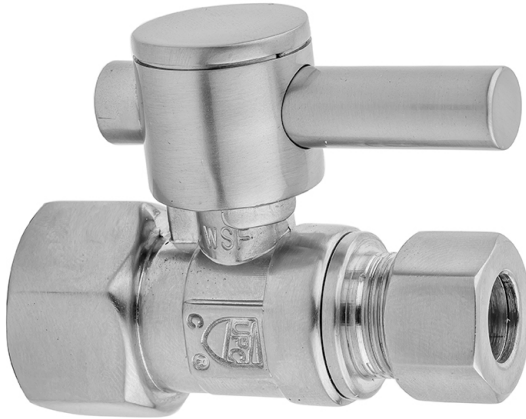

# Quarter Turn Straight Pattern 1/2" IPS x 3/8" O.D. Supply Valve with Contempo Lever Handle

**Model #: 619-2-**

## FEATURES:

- Straight pattern IPS x 3/8" O.D. quarter turn ball valve
- 1/2" IPS inlet x 3/8" O.D. outlet
- All brass body and stem