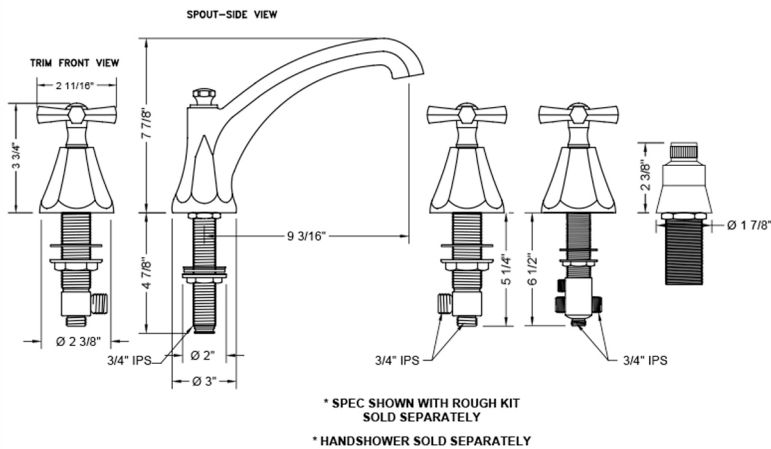

SPECIFICATION DRAWING: