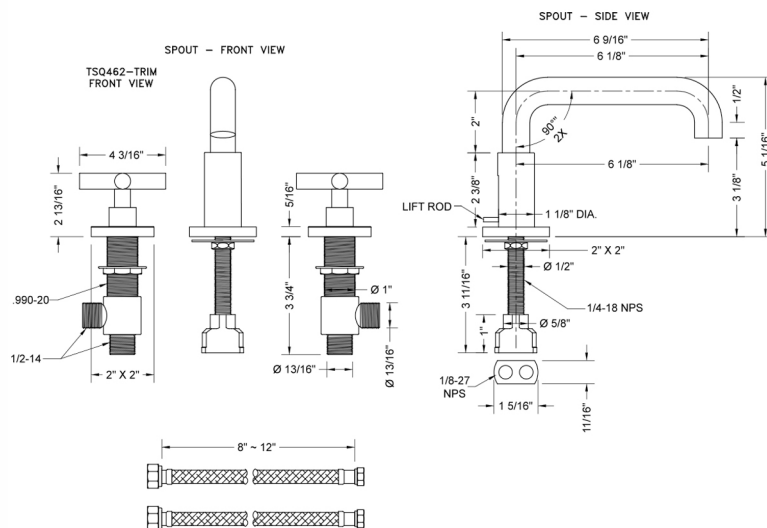

SPECIFICATION DRAWING: