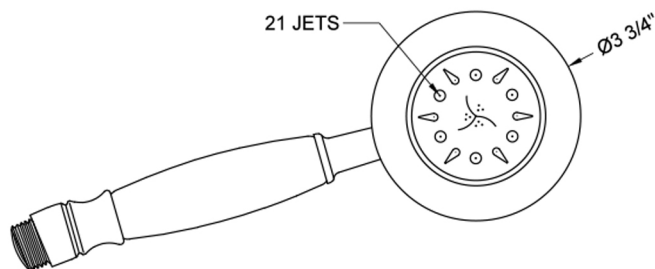

SPECIFICATION DRAWING: