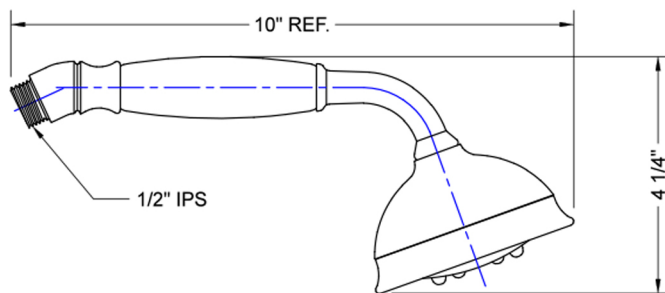

SPECIFICATION DRAWING: