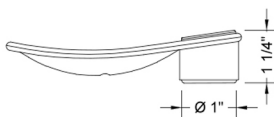

## Soap Dish for 93, 96, & 97 Wall Bars

**Model #: CLSD-95**

### FEATURES:

- Heavy plastic
- For use with 93, 96 & 97 series wallbars

### SPECIFICATION DRAWING:

SIDE VIEW

TOP VIEW