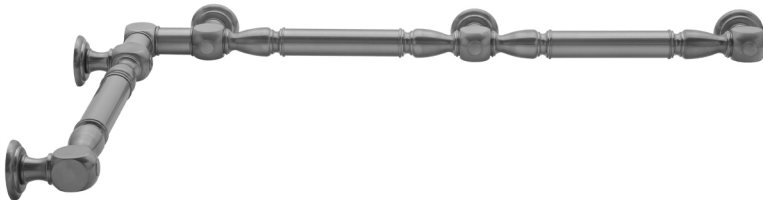

G20 16" x 48" Inside Corner Grab Bar

Model #: G20-16-48-IC-

FEATURES:

- ADA compliant when properly installed
- All brass construction, fully polished & plated
- All grab bars can be custom sized. Contact JACLO for pricing & availability
- Optional handshower sliders and toilet paper/wash cloth holders can be added only upon initial order
- Grab bars over 32" REQUIRE a middle post

AVAILABLE FINISHES:

Polished Chrome (PCH)	Satin Chrome (SC)	Bronze Umber (BU)
Satin Nickel (SN)	Pewter (PEW)	Caramel Bronze (CB)
Polished Nickel (PN)	Antique Brass (AB)	Antique Copper (ACU)
Oil-Rubbed Bronze (ORB)	Polished Brass (PB)	Polished Copper (PCU)
Vintage Bronze (VB)	Satin Brass (SB)	Rose Gold (RG)
Matte Black (MBK)	Satin Gold (SG)	Polished Gold (PG)
Black Nickel (BKN)	Bombay Gold (BG)	Jewelers Gold (JG)
Europa Bronze (EB)	White (WH)	Sedona Beige (SDB)
Tristan Brass (TB)	Unlacquered Brass (ULB)	Satin Cooper (SCU)