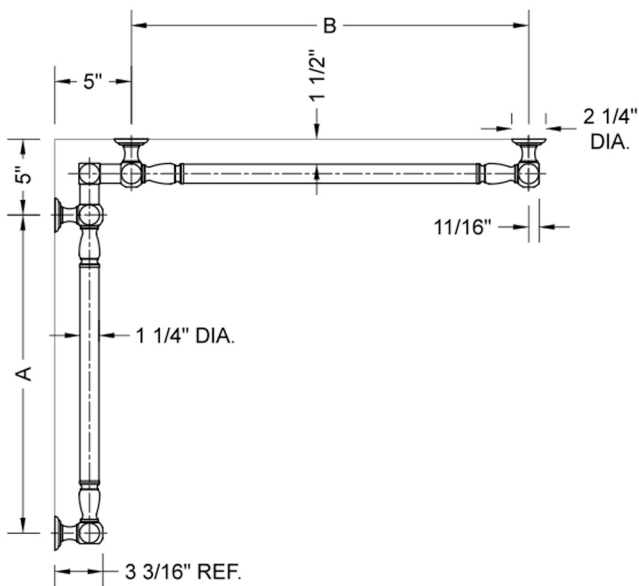

G20 16" x 48" Inside Corner Grab Bar

Model #: G20-16-48-IC-

FEATURES:

- ADA compliant when properly installed
- All brass construction, fully polished & plated
- All grab bars can be custom sized. Contact JACLO for pricing & availability
- Optional handshower sliders and toilet paper/wash cloth holders can be added only upon initial order
- Grab bars over 32" REQUIRE a middle post

SPECIFICATION DRAWING:

BRASS LUXURY GRAB BAR							
PART. #	DESCRIPTION	A	B	PART. #	DESCRIPTION	A	B
G20-12-12-IC	CENTER OF POST	12"	12"	G20-24-36-IC	CENTER OF POST	24"	36"
G20-12-16-IC	CENTER OF POST	12"	16"	G20-24-48-IC	CENTER OF POST	24"	48"
G20-12-24-IC	CENTER OF POST	12"	24"	G20-24-60-IC	CENTER OF POST	24"	60"
G20-12-32-IC	CENTER OF POST	12"	32"				
G20-12-36-IC	CENTER OF POST	12"	36"	G20-32-32-IC	CENTER OF POST	32"	32"
G20-12-48-IC	CENTER OF POST	12"	48"	G20-32-36-IC	CENTER OF POST	32"	36"
G20-12-60-IC	CENTER OF POST	12"	60"	G20-32-48-IC	CENTER OF POST	32"	48"
				G20-32-60-IC	CENTER OF POST	32"	60"
G20-16-16-IC	CENTER OF POST	16"	16"				
G20-16-24-IC	CENTER OF POST	16"	24"	G20-36-36-IC	CENTER OF POST	36"	36"
G20-16-32-IC	CENTER OF POST	16"	32"	G20-36-48-IC	CENTER OF POST	36"	48"
				G20-36-60-IC	CENTER OF POST	36"	60"
G20-16-36-IC	CENTER OF POST	16"	36"				
G20-16-48-IC	CENTER OF POST	16"	48"	G20-48-48-IC	CENTER OF POST	48"	48"
G20-16-60-IC	CENTER OF POST	16"	60"	G20-48-60-IC	CENTER OF POST	48"	60"
G20-24-24-IC	CENTER OF POST	24"	24"				
G20-24-32-IC	CENTER OF POST	24"	32"	G20-60-60-IC	CENTER OF POST	60"	60"