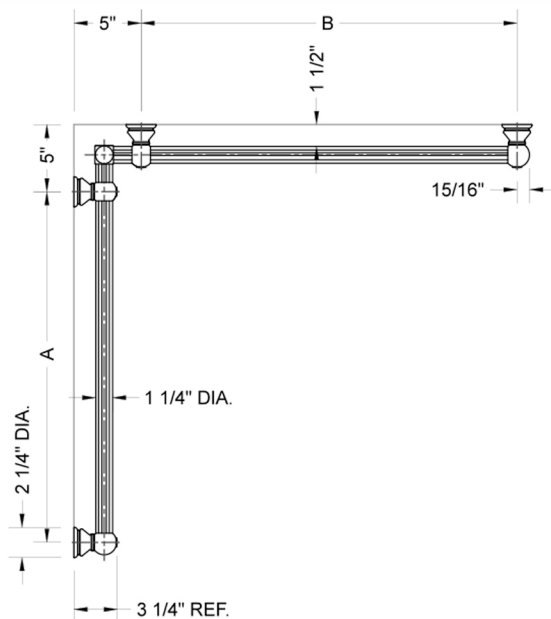

G33 32" x 48" Inside Corner Grab Bar

Model #: G33-32-48-IC-

FEATURES:

- ADA compliant when properly installed
- All brass construction, fully polished & plated
- All grab bars can be custom sized. Contact JACLO for pricing & availability
- Optional handshower sliders and toilet paper/wash cloth holders can be added only upon initial order
- Grab bars over 32" REQUIRE a middle post

SPECIFICATION DRAWING:

BRASS LUXURY GRAB BAR							
PART. #	DESCRIPTION	A	B	PART. #	DESCRIPTION	A	B
G33-12-12-IC	CENTER OF POST	12"	12"	G33-24-36-IC	CENTER OF POST	24"	36"
G33-12-16-IC	CENTER OF POST	12"	16"	G33-24-48-IC	CENTER OF POST	24"	48"
G33-12-24-IC	CENTER OF POST	12"	24"	G33-24-60-IC	CENTER OF POST	24"	60"
G33-12-32-IC	CENTER OF POST	12"	32"				
				G33-32-32-IC	CENTER OF POST	32"	32"
G33-12-36-IC	CENTER OF POST	12"	36"	G33-32-36-IC	CENTER OF POST	32"	36"
G33-12-48-IC	CENTER OF POST	12"	48"	G33-32-48-IC	CENTER OF POST	32"	48"
G33-12-60-IC	CENTER OF POST	12"	60"	G33-32-60-IC	CENTER OF POST	32"	60"
G33-16-16-IC	CENTER OF POST	16"	16"	G33-36-36-IC	CENTER OF POST	36"	36"
G33-16-24-IC	CENTER OF POST	16"	24"	G33-36-48-IC	CENTER OF POST	36"	48"
G33-16-32-IC	CENTER OF POST	16"	32"	G33-36-60-IC	CENTER OF POST	36"	60"
G33-16-36-IC	CENTER OF POST	16"	36"	G33-48-48-IC	CENTER OF POST	48"	48"
G33-16-48-IC	CENTER OF POST	16"	48"	G33-48-60-IC	CENTER OF POST	48"	60"
G33-16-60-IC	CENTER OF POST	16"	60"				
				G33-60-60-IC	CENTER OF POST	60"	60"
G33-24-24-IC	CENTER OF POST	24"	24"				
G33-24-32-IC	CENTER OF POST	24"	32"				