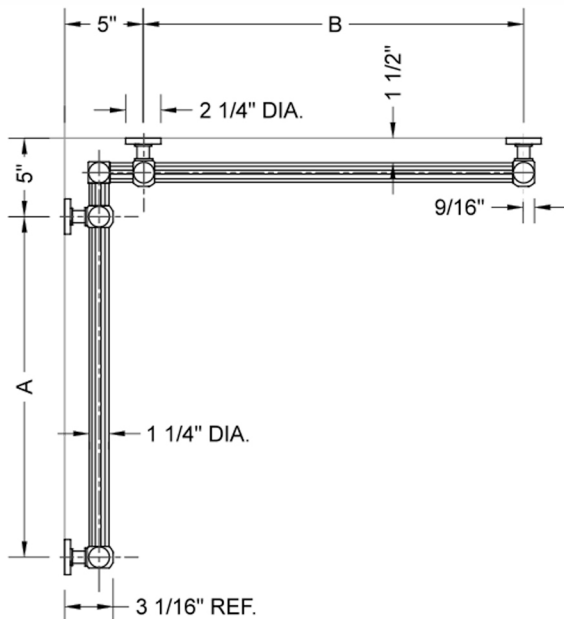

## G71 24" x 24" Inside Corner Grab Bar

**Model #: G71-24-24-IC-**

### FEATURES:

- ADA compliant when properly installed
- All brass construction, fully polished & plated
- All grab bars can be custom sized. Contact JACLO for pricing & availability
- Optional handshower sliders and toilet paper/wash cloth holders can be added only upon initial order
- Grab bars over 32" REQUIRE a middle post

### SPECIFICATION DRAWING:

BRASS LUXURY GRAB BAR							
PART. #	DESCRIPTION	A	B	PART. #	DESCRIPTION	A	B
G71-12-12-IC	CENTER OF POST	12"	12"	G71-24-36-IC	CENTER OF POST	24"	36"
G71-12-16-IC	CENTER OF POST	12"	16"	G71-24-48-IC	CENTER OF POST	24"	48"
G71-12-24-IC	CENTER OF POST	12"	24"	G71-24-60-IC	CENTER OF POST	24"	60"
G71-12-32-IC	CENTER OF POST	12"	32"				
				G71-32-32-IC	CENTER OF POST	32"	32"
G71-12-36-IC	CENTER OF POST	12"	36"	G71-32-36-IC	CENTER OF POST	32"	36"
G71-12-48-IC	CENTER OF POST	12"	48"	G71-32-48-IC	CENTER OF POST	32"	48"
G71-12-60-IC	CENTER OF POST	12"	60"	G71-32-60-IC	CENTER OF POST	32"	60"
G71-16-16-IC	CENTER OF POST	16"	16"	G71-36-36-IC	CENTER OF POST	36"	36"
G71-16-24-IC	CENTER OF POST	16"	24"	G71-36-48-IC	CENTER OF POST	36"	48"
G71-16-32-IC	CENTER OF POST	16"	32"	G71-36-60-IC	CENTER OF POST	36"	60"
G71-16-36-IC	CENTER OF POST	16"	36"	G71-48-48-IC	CENTER OF POST	48"	48"
G71-16-48-IC	CENTER OF POST	16"	48"	G71-48-60-IC	CENTER OF POST	48"	60"
G71-16-60-IC	CENTER OF POST	16"	60"				
				G71-60-60-IC	CENTER OF POST	60"	60"
G71-24-24-IC	CENTER OF POST	24"	24"				
G71-24-32-IC	CENTER OF POST	24"	32"				