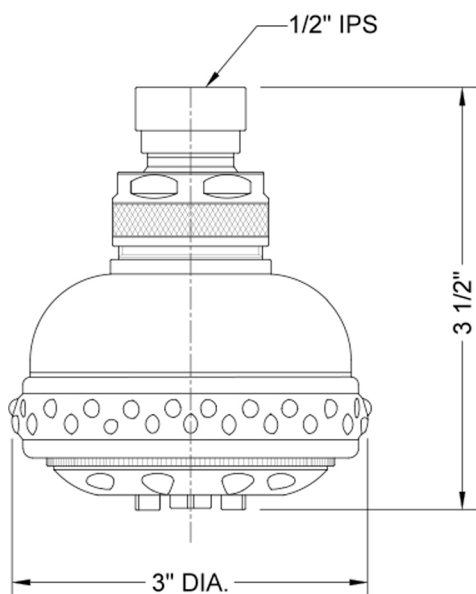

SPECIFICATION DRAWING: