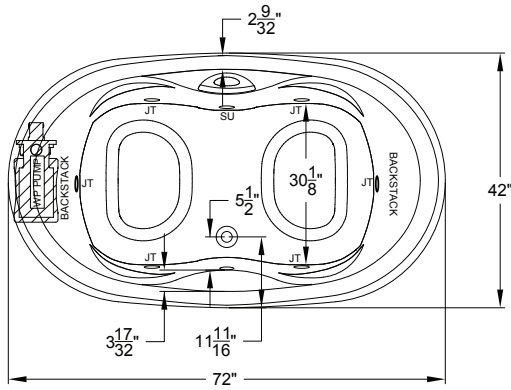

## Designer Collection Specifications

## Whirlpool

Drop In Hole Size

Faucetry Deck Flat Dimensions

Patents received or pending.

Note: Dimensional Tolerances: ±1/4"

<b>Drop-in-Hole Size:</b>	See Diagram
<b>Operating Capacity:</b>	66 Gal.
<b>Overflow Capacity:</b>	86 Gal.
<b>Floor Loading/sq.ft.:</b>	56.2 lbs.
<b>Carton Weight:</b>	158 lbs.
<b>Cube:</b>	51.8 ft. <sup>3</sup>

**Note:** The pump extends approximately 1" past the end radius of the bath. This requires angling the bath into the drop-in hole.

**Construction:** Fiberglass reinforced acrylic bath with Level Form™ full-support base.