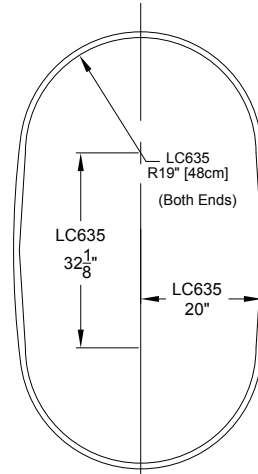

## Whirlpool

Drop In Hole Size

Faucetry Deck Flat Dimensions

Patents received or pending.

Note: Dimensional Tolerances: ±1/4"

<b>Drop-in-Hole Size:</b>	See Diagram
<b>Operating Capacity:</b>	66 Gal.
<b>Overflow Capacity:</b>	86 Gal.
<b>Floor Loading/sq.ft.:</b>	56.2 lbs.
<b>Carton Weight:</b>	158 lbs.
<b>Cube:</b>	51.8 ft. <sup>3</sup>

**Note:** The pump extends approximately 1" past the end radius of the bath. This requires angling the bath into the drop-in hole.

**Construction:** Fiberglass reinforced acrylic bath with Level Form™ full-support base.