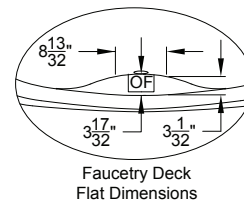

## Whirlpool

Drop In Hole Size

Faucetry Deck Flat Dimensions

Patents received or pending.

Note: Dimensional Tolerances: ±1/4"

<b>Drop-in-Hole Size:</b>	See Diagram
<b>Operating Capacity:</b>	66 Gal.
<b>Overflow Capacity:</b>	86 Gal.
<b>Floor Loading/sq.ft.:</b>	56.2 lbs.
<b>Carton Weight:</b>	158 lbs.
<b>Cube:</b>	51.8 ft. <sup>3</sup>