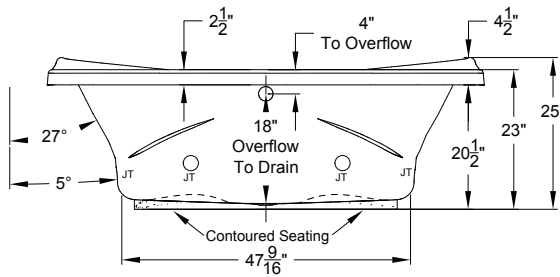

## Whirlpool

Drop In Hole Size

Faucetry Deck Flat Dimensions

Patents received or pending.

Note: Dimensional Tolerances: ±1/4"

<b>Drop-in-Hole Size:</b>	See Diagram
<b>Operating Capacity:</b>	66 Gal.
<b>Overflow Capacity:</b>	86 Gal.
<b>Floor Loading/sq.ft.:</b>	56.2 lbs.
<b>Carton Weight:</b>	158 lbs.
<b>Cube:</b>	51.8 ft. <sup>3</sup>

**Note:** The pump extends approximately 1" past the end radius of the bath. This requires angling the bath into the drop-in hole.

**Construction:** Fiberglass reinforced acrylic bath with Level Form™ full-support base.