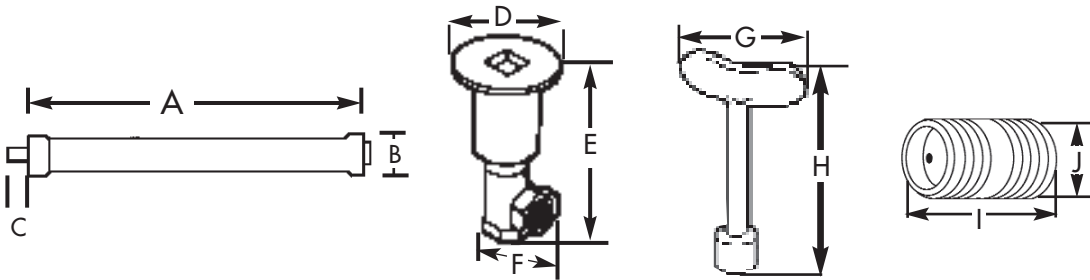

SPECIFICATION SUBMITTAL SHEET

jones stephens corporation

LOG LIGHTER VALVES WITH T-BURNERS

features and benefits:

- Solid brass escutcheon, 1/4" key and close nipple orifice included
- Individually tested (pressure test open and closed after installation)
- Angle: 188,000 BTU /
Straight: 120,000

| PART NO. | DESCRIPTION | A | B | C | D | E |
|----------------------------------|-------------------------|---------|--------|--------|--------|--------|
| <input type="checkbox"/> L75-406 | CP angle natural gas | 12 1/4" | 1 1/4" | 1 1/2" | 2 1/4" | 2 3/4" |
| <input type="checkbox"/> L75-407 | PB angle natural gas | 12 1/4" | 1 1/4" | 1 1/2" | 2 1/4" | 2 3/4" |
| <input type="checkbox"/> L75-408 | CP straight natural gas | 12 1/4" | 1 1/4" | 1 1/2" | 2 1/4" | - |
| <input type="checkbox"/> L75-409 | PB straight natural gas | 12 1/4" | 1 1/4" | 1 1/2" | 2 1/4" | 2 3/4" |
| <input type="checkbox"/> L75-400 | CP angle LPG | 12 1/4" | 1 1/4" | 1 1/2" | 2 1/4" | 4" |
| <input type="checkbox"/> L75-401 | PB angle LPG | 12 1/4" | 1 1/4" | 1 1/2" | 2 1/4" | 2 3/4" |
| <input type="checkbox"/> L75-402 | CP straight LPG | 12 1/4" | 1 1/4" | 1 1/2" | 2 1/4" | 2 3/4" |
| <input type="checkbox"/> L75-403 | PB straight LPG | 12 1/4" | 1 1/4" | 1 1/2" | 2 1/4" | 2 3/4" |