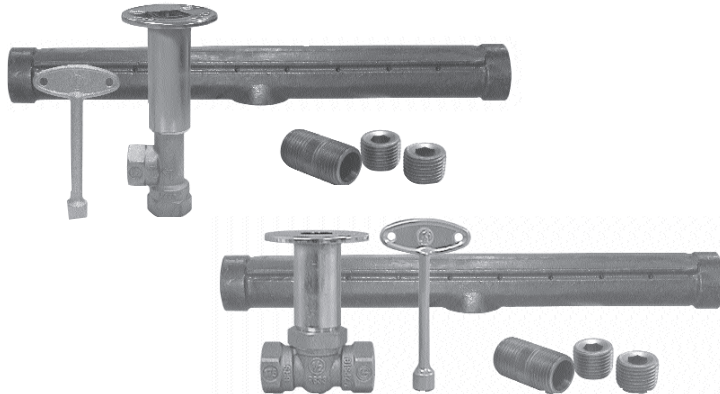

SPECIFICATION SUBMITTAL SHEET

jones stephens corporation

LOG LIGHTER VALVES WITH T-BURNERS

features and benefits:

- Solid brass escutcheon, 1/4" key and close nipple orifice included
- Individually tested (pressure test open and closed after installation)
- Angle: 188,000 BTU /
Straight: 120,000

| PART NO. | DESCRIPTION | A | B | C | D | E |
|----------------------------------|-------------------------|---------|--------|--------|--------|--------|
| <input type="checkbox"/> L75-406 | CP angle natural gas | 12 1/4" | 1 1/4" | 1 1/2" | 2 1/4" | 2 3/4" |
| <input type="checkbox"/> L75-407 | PB angle natural gas | 12 1/4" | 1 1/4" | 1 1/2" | 2 1/4" | 2 3/4" |
| <input type="checkbox"/> L75-408 | CP straight natural gas | 12 1/4" | 1 1/4" | 1 1/2" | 2 1/4" | - |
| <input type="checkbox"/> L75-409 | PB straight natural gas | 12 1/4" | 1 1/4" | 1 1/2" | 2 1/4" | 2 3/4" |
| <input type="checkbox"/> L75-400 | CP angle LPG | 12 1/4" | 1 1/4" | 1 1/2" | 2 1/4" | 4" |
| <input type="checkbox"/> L75-401 | PB angle LPG | 12 1/4" | 1 1/4" | 1 1/2" | 2 1/4" | 2 3/4" |
| <input type="checkbox"/> L75-402 | CP straight LPG | 12 1/4" | 1 1/4" | 1 1/2" | 2 1/4" | 2 3/4" |
| <input type="checkbox"/> L75-403 | PB straight LPG | 12 1/4" | 1 1/4" | 1 1/2" | 2 1/4" | 2 3/4" |