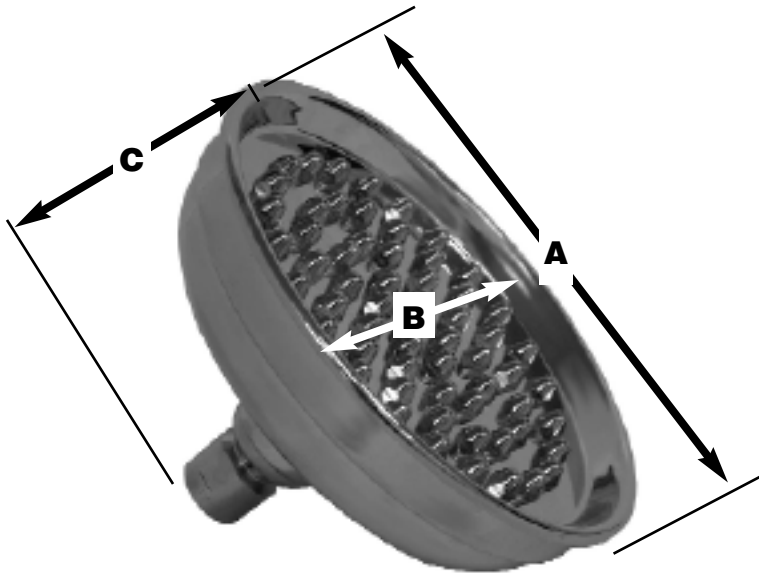

SPECIFICATION SUBMITTAL SHEET

j o n e s s t e p h e n s c o r p o r a t i o n

ROUND SHOWER HEAD WITH TIPS

features and benefits:

- 1/2" Swivel Connection

This product and others like it can be found in the Jones Stephens catalog. Call today to order your catalog or download it from our website:
www.plumbest.com

PART NO.	DESCRIPTION	A	B	C
S01-084	6" Chrome Plated	6 1/4"	6 1/4"	3 9/16"
S01-184	6" Polished Brass	6 1/4"	6 1/4"	3 9/16"
S01-085	8" Chrome Plated	8 1/8"	8 1/8"	4"
S01-85RB	8" Oil Rubbed Bronze	8 1/8"	8 1/8"	4"
S01-85WB	8" Old World Bronze	8 1/8"	8 1/8"	4"
S01-85BN	8" Brushed Nickel	8 1/8"	8 1/8"	4"
S01-185	8" Polished Brass	8 1/8"	8 1/8"	4"
S01-086	10" Chrome Plated	10 1/8"	10 1/8"	5"
S01-186	10" Polished Brass	10 1/8"	10 1/8"	5"