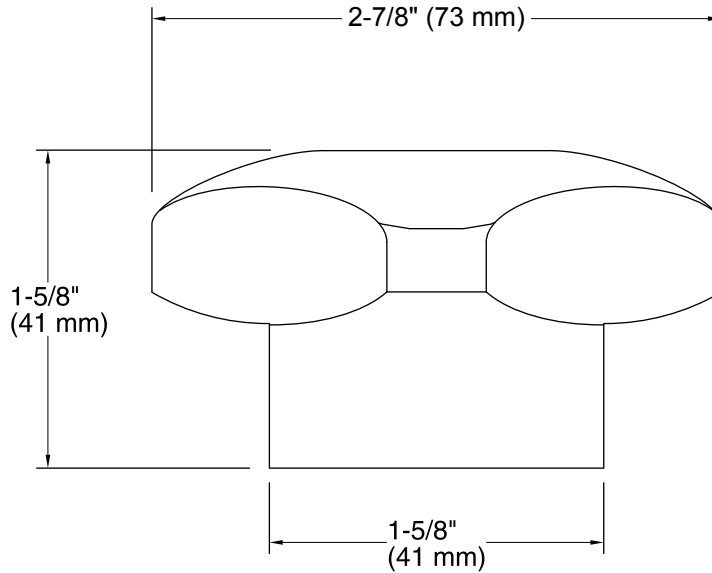

### Available Colors/Finishes

*Color tiles intended for reference only.*

Color	Code	Description
-------	------	-------------

	CP	Polished Chrome
--	----	-----------------

**Technical Information**

All product dimensions are nominal.