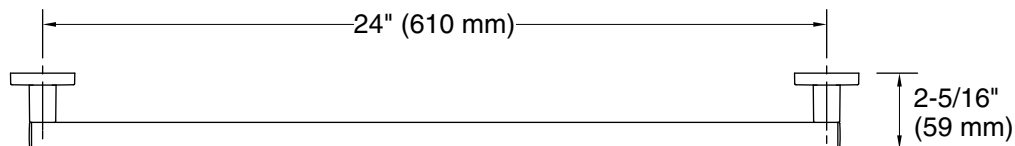

Technical Information

All product dimensions are nominal.

Installation Type: Wall-mount

Material: Zinc, Stainless Steel

Notes

Install this product according to the installation instructions.

WARNING: Risk of personal injury. The wall plates on the grab bar must be mounted to a brace between the wall studs. This will ensure that the weight of the user is adequately supported.

ADA compliant when installed to the specific requirements of these regulations.