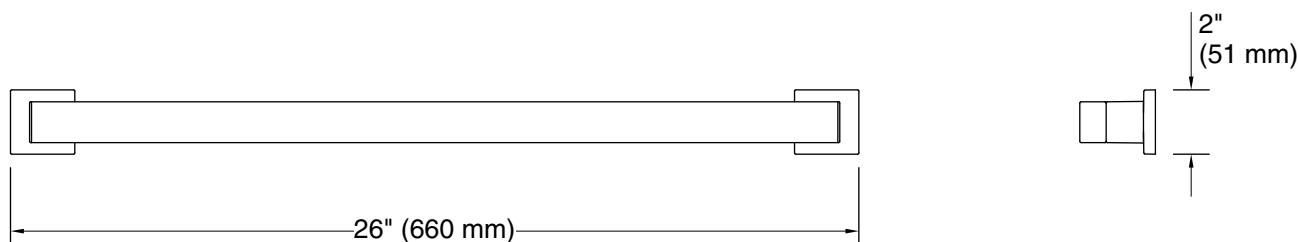

Technical Information

All product dimensions are nominal.

Installation Type: Wall-mount

Material: Zinc, Stainless Steel

Notes

Install this product according to the installation instructions.

WARNING: Risk of personal injury. The wall plates on the grab bar must be mounted to a brace between the wall studs. This will ensure that the weight of the user is adequately supported.

ADA compliant when installed to the specific requirements of these regulations.