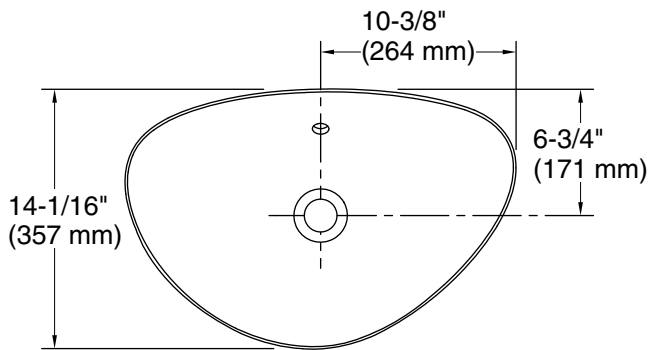

0

White

Recommended ADA Installation

Technical Information

All product dimensions are nominal.

Installation: Vessel

Drain hole: 1-3/4" (44 mm)

Notes