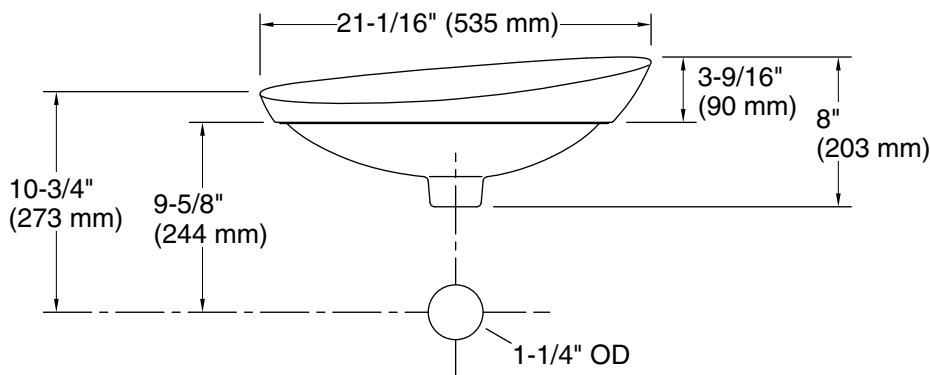

0

White

Recommended ADA Installation

Technical Information

All product dimensions are nominal.

Installation: Vessel

Drain hole: 1-3/4" (44 mm)

Notes