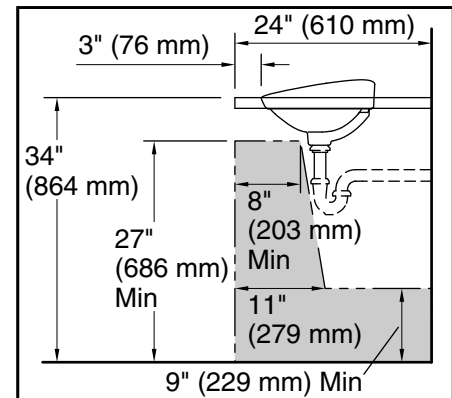

0

White

Recommended ADA Installation

Technical Information

All product dimensions are nominal.

Installation: Vessel

Drain hole: 1-3/4" (44 mm)

Notes