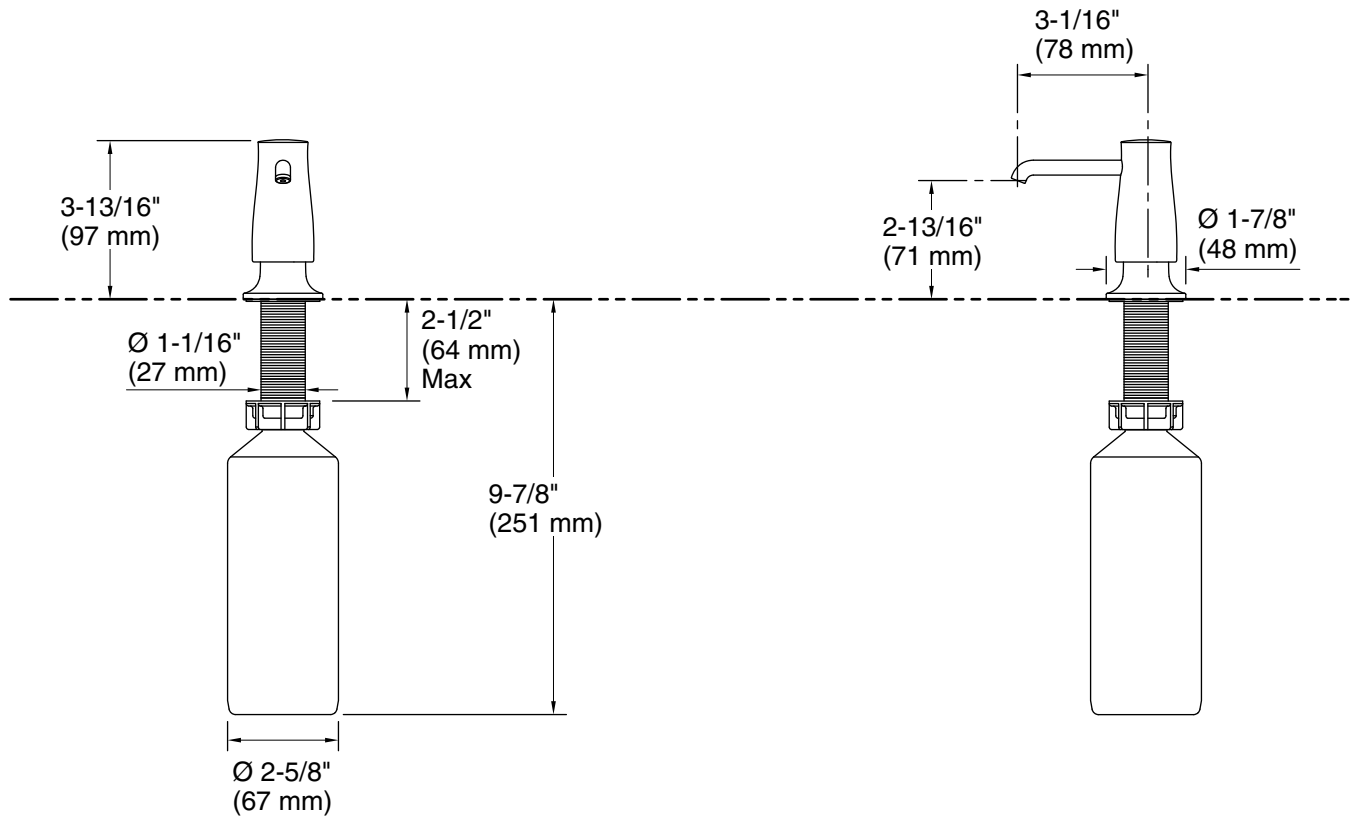

Technical Information

All product dimensions are nominal.

Installation Type: Deck-mount, Undercounter

Material: Brass/Plastic