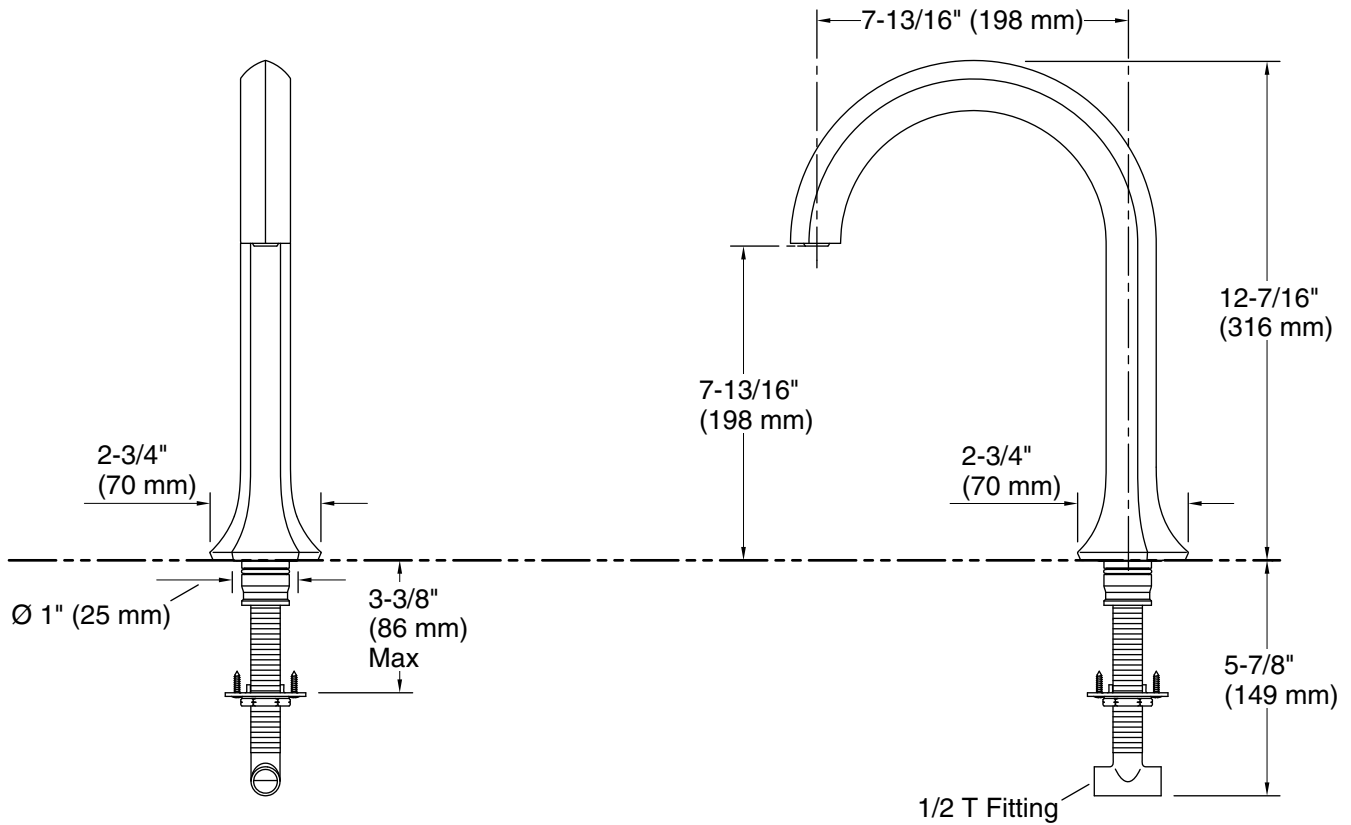

### Features

- Nondiverter spout.
- 7-3/4" (197 mm) spout reach.
- Part of the Occasion bathroom faucet and accessory collection.

### Technical Information

All product dimensions are nominal.

Drain included: No