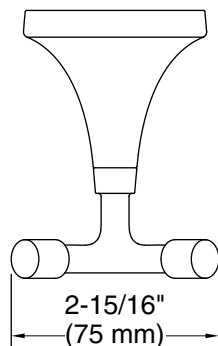

Technical Information

All product dimensions are nominal.

Material: Zinc

Notes

Install this product according to the installation instructions.