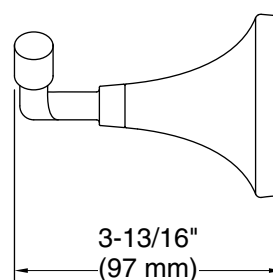

Tone™
Robe hook
K-27427

Features

- Robe hook provides convenient hanging storage of robes, towels, and other bath items.
- Coordinates with Tone faucets, accessories, and showering components to complete your bathroom.

KOHLER® Faucet Lifetime Limited Warranty

See website for detailed warranty information.

Technical Information

All product dimensions are nominal.

Material: Zinc

Notes

Install this product according to the installation instructions.