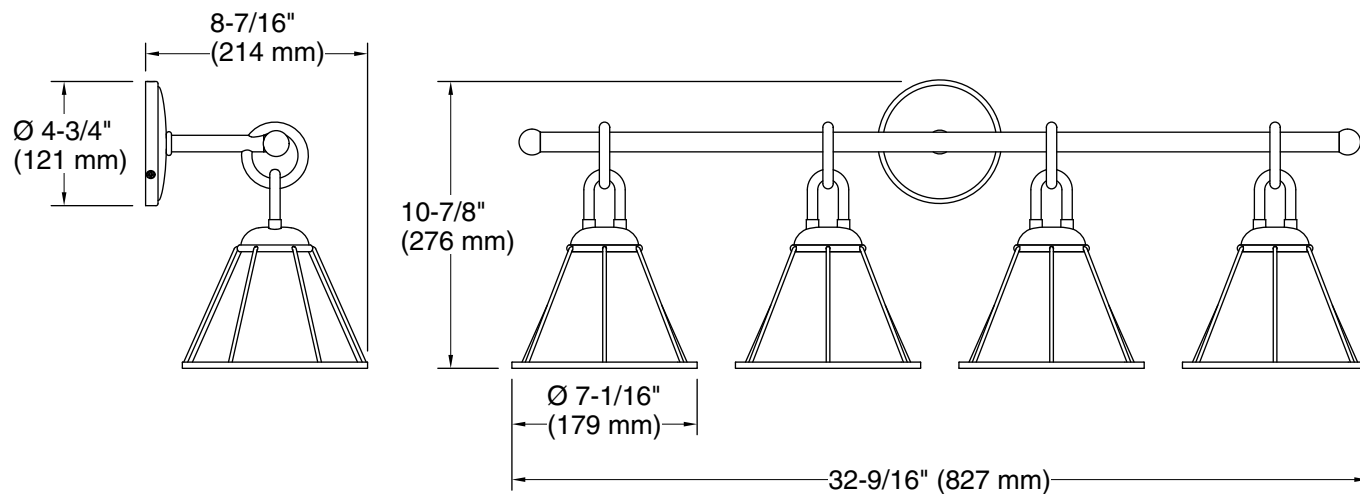

Required Electrical Service

One circuit required.

120 V, 60 Hz

Technical Information

All product dimensions are nominal.

Material: Steel, Brass, Glass

Number of Lights: 4

Lighting Type: Socket-based

Socket Type: E-26 Medium

Number of Shades: 4

Shade Type: Glass - clear