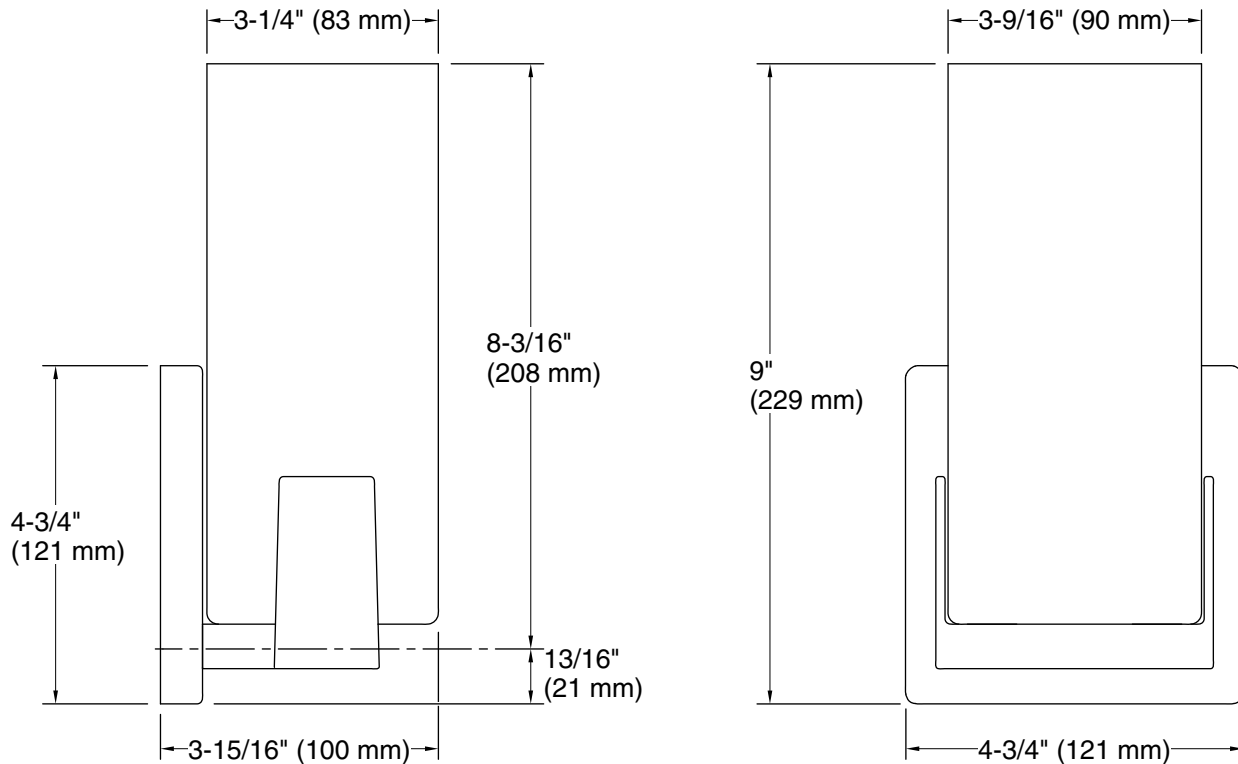

Required Electrical Service

One circuit required.

120 V, 60 Hz

Technical Information

All product dimensions are nominal.

Installation Type:	Wall-mount
Material:	Glass, Steel, Aluminum, Zinc
Number of Lights:	1
Lighting Type:	Socket-based
Socket Type:	E-26 Medium
Number of Shades:	1
Shade Type:	Frosted Glass

Notes

Install this product according to the installation instructions.