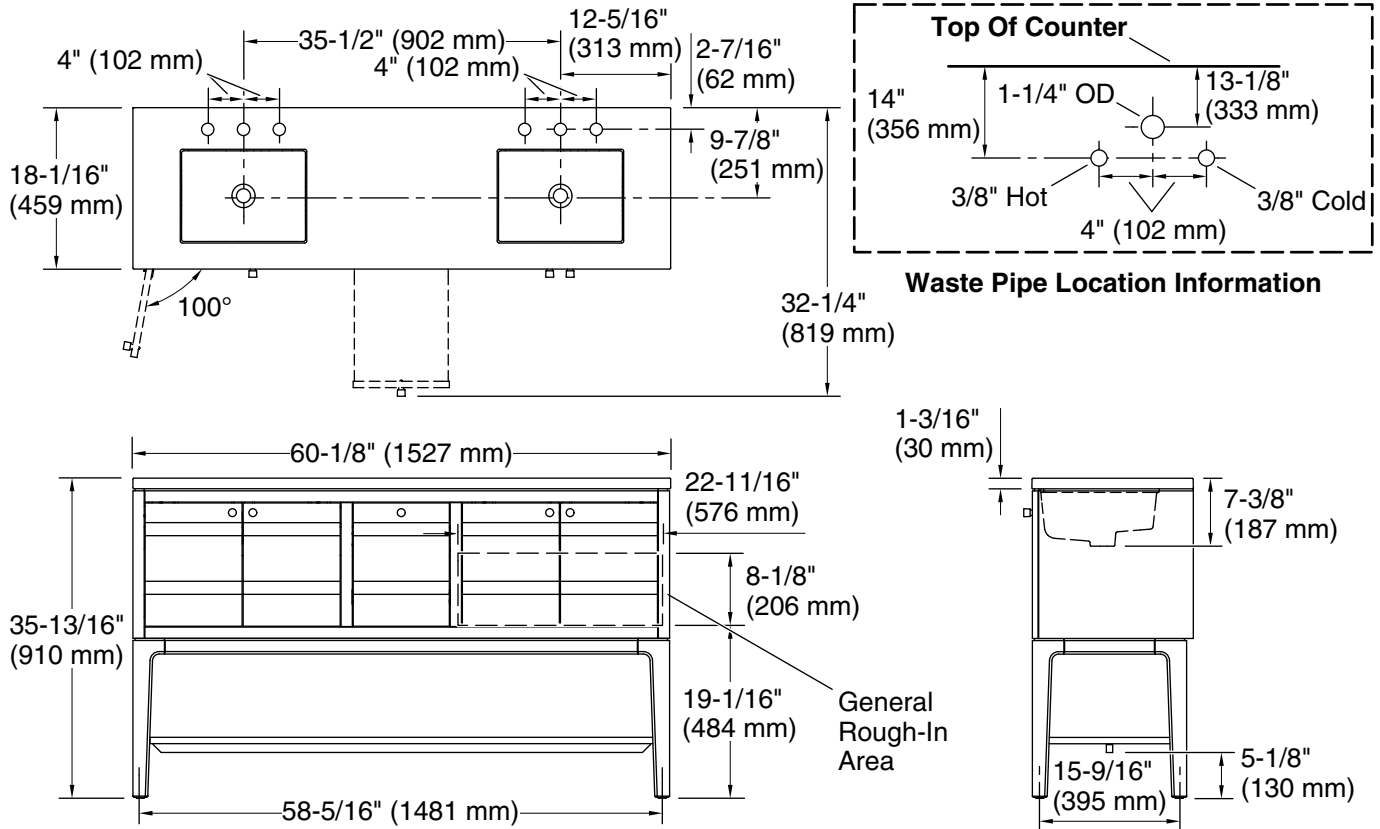

Technical Information

All product dimensions are nominal.

Notes

Install this product according to the installation instructions.