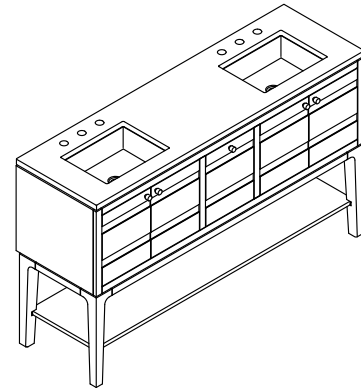

Features

- One full-extension 12¾" (325 mm) drawer with soft-close side-mount slides.
- Two 18" (457 mm) cabinet interior spaces provide ample storage.
- Three-way adjustable soft-close door hinges with 100° opening capability for easy cabinet access.
- Finish-matched cabinet interior offers generous clearance for plumbing.
- Quartz vanity top adds beauty and long-lasting durability.
- Customize your storage with optional accessories such as floor liners, drawer organizers, and perfectly sized containers (sold separately).
- Coordinates with K-33529 upgraded hardware finishes, K-25818 quartz backsplash, and K-25819 quartz side splash (sold separately).

Material

- Solid wood and moisture-resistant MDF.
- Painted exterior.

Installation

- Can be installed with legs or wall-hung.
- Easy installation – no special tools required.
- Separate vanity top makes for simplified installation.

Recommended Products/Accessories

K-25818 4" x 60" quartz backsplash
K-33585
K-33586
K-33587
K-33588
K-27933
K-27937

Optional Products/Accessories

K-25819 4" x 18" quartz side splash
K-33528-ASB 28" x 24" wall cabinet
K-33529 cabinet knob